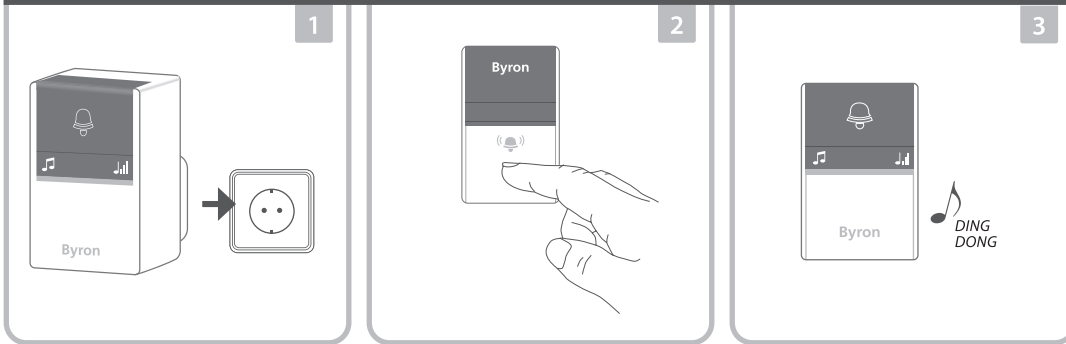

FIRST SET-UP | ERSTEINRICHTUNG | PREMIÈRE CONFIGURATION | EERSTE INSTALLATIE | PRIMO SET-UP | PRIMERA CONFIGURACIÓN