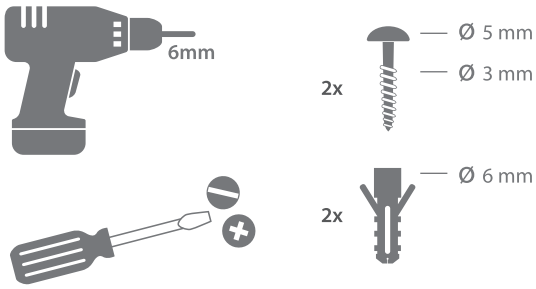

DBY-23415 | WIRELESS DOORBELL SET

NEEDED TO START (OPTIONAL) (EXCL.)