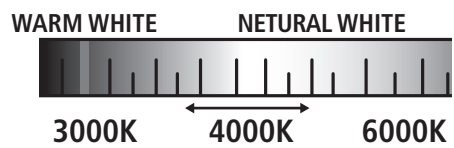

80° 80°

M MODE	▲ UP
☀ ON/OFF	▼ DOWN

M
MODE

▲ ▼
UP DOWN

93901