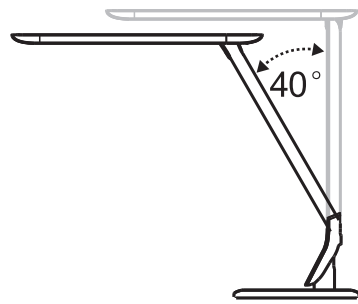

80° 80°

M MODE	▲ UP
☀ ON/OFF	▼ DOWN

M
MODE

▲ ▼
UP DOWN

93901