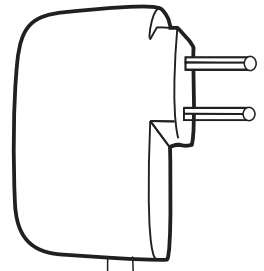

80° 80°

M MODE	▲ UP
☀ ON/OFF	▼ DOWN

M
MODE

▲ ▼
UP DOWN

93901