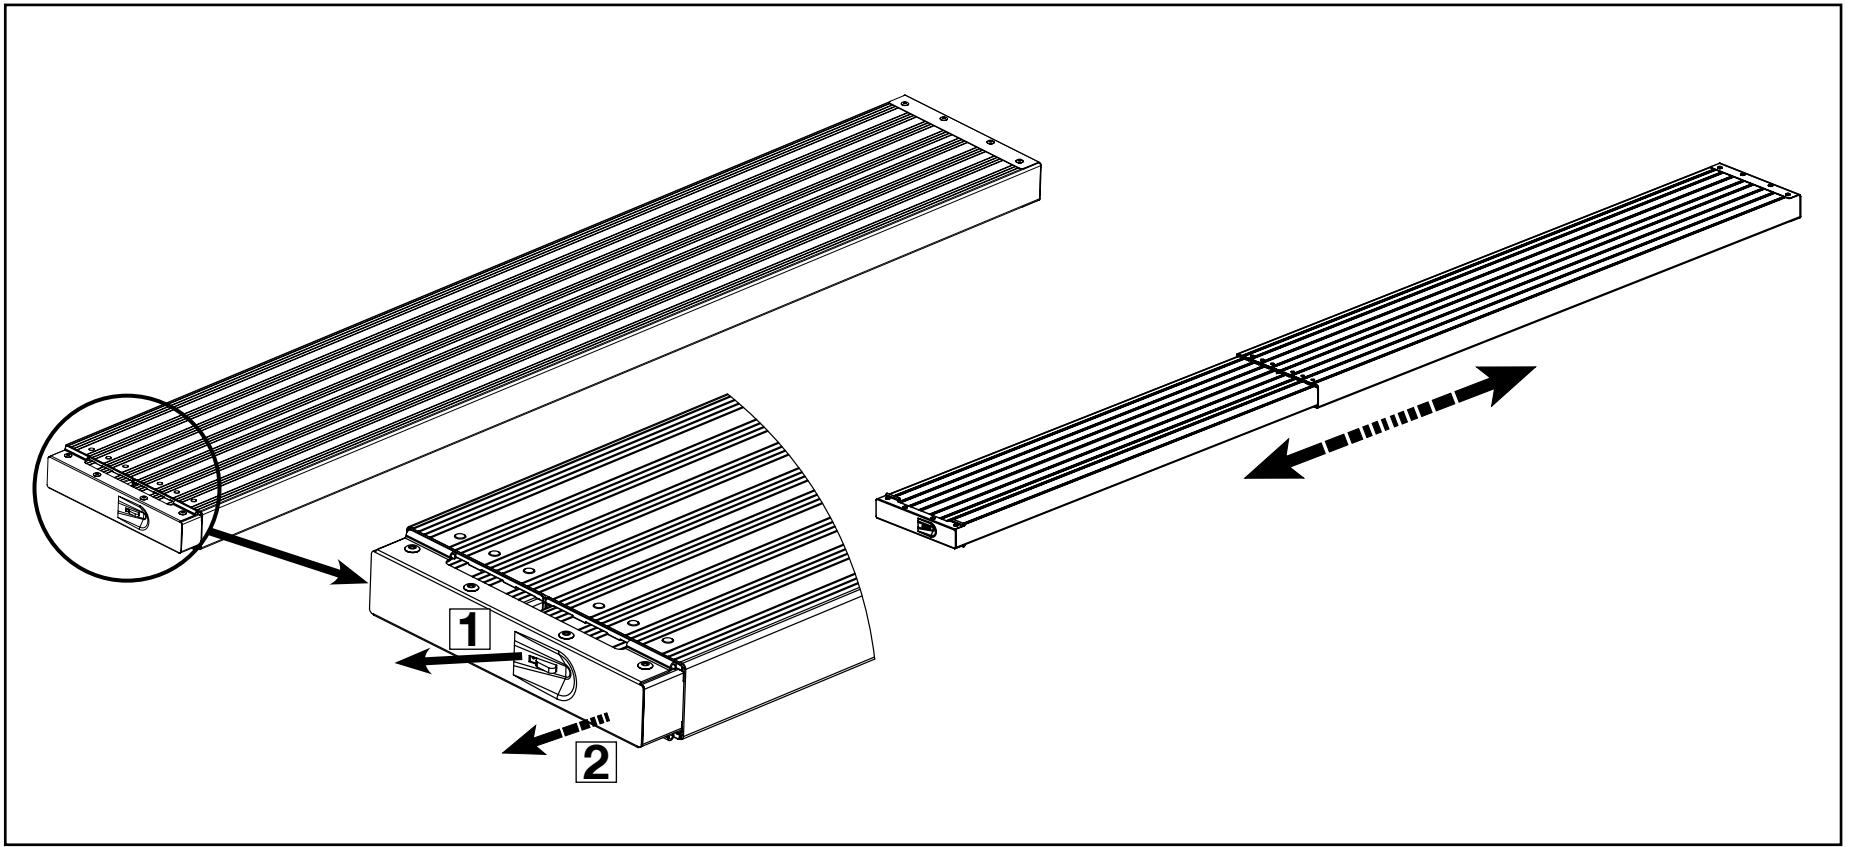

TeleBoard

TeleBoard / BoardStand

TeleSet / BoardStand