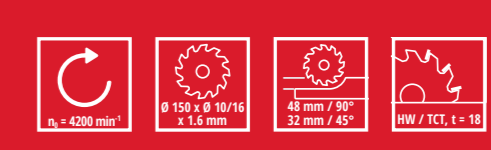

TE-CS 18/150 Li - Solo