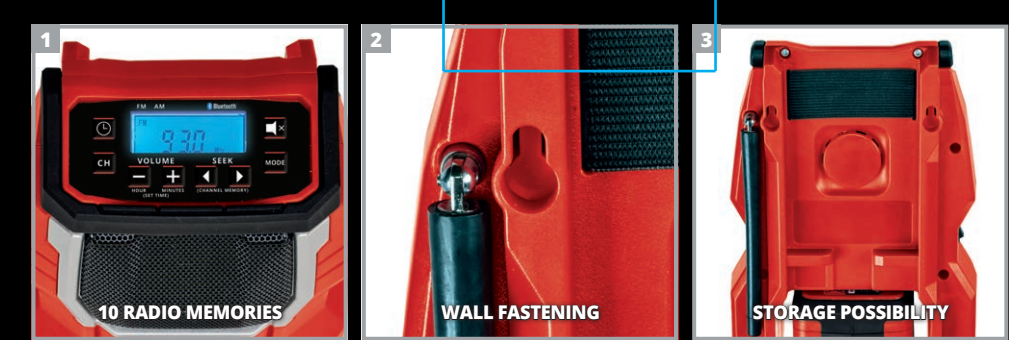

Bluetooth
CLASSIC
AKKU-RADIO
CORDLESS RADIO
RADIO SANS FIL
RADIO A BATTERIA
RADIO INALAMBICA
АККУМУЛЯТОРНЫЙ РАДИОПРИЕМНИК
URPLADNINGSBAR RADIO
RADIO AKUMULATOROWE
RADIO SEM FIO
PILLI RÄDYO
ACCU-RADIO
AKKU-RADIO
GERMAN DESIGNED QUALITY BY
DUODESIGN
THE INDUSTRIAL DESIGN COMPANY

18 V
LCD
www.einhell.com