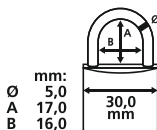

sl Cilindrična obešanka

es Candados de cilindro

bg Катинар със секретен ключ

hr Cilindrični lokot

ru Замок с цилиндрическим механизмом

el Λουκέτο κυλίνδρου

et Silinder-tabalukk

lv Piekaramā slēdzene

tr Silindir-Asma Kilit

lt Cilindrinė pakabinama spyna