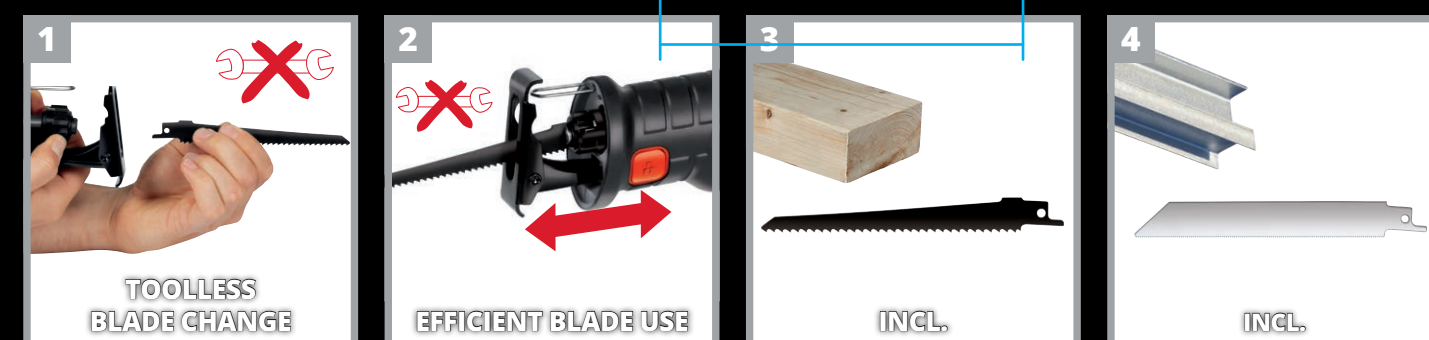

Package Einhell CLASSIC
TC-US 18 Li - Solo
Layout in original size, package
4color-process + Pantone 3517 C,
colors and order
of sides like here

Size:
length: 446 mm
height: 163 mm
depth: 85 mm

Date: 04.08.2023

Art.-Nr. 45.144.12
I.-Nr. 21013/01-A08

4 006825 675412

163 mm

CLASSIC TC-AP 18/2800 Li - Solo

GERMAN DESIGNED QUALITY BY **DUODESIGN** THE INDUSTRIAL DESIGN COMPANY

www.einhell.com

Einhell

CLASSIC

TC-AP 18/2800 Li - Solo

www.einhell.com

Einhell

CLASSIC

TC-AP 18/2800 Li - Solo

444 mm