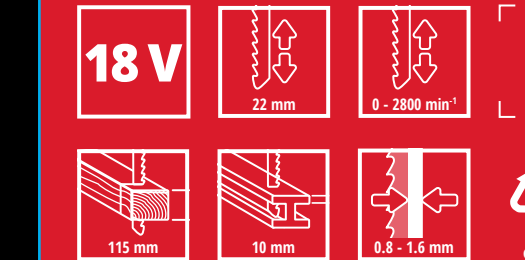

POWER X CHANGE CLASSIC

TC-AP 18/2800 Li - Solo