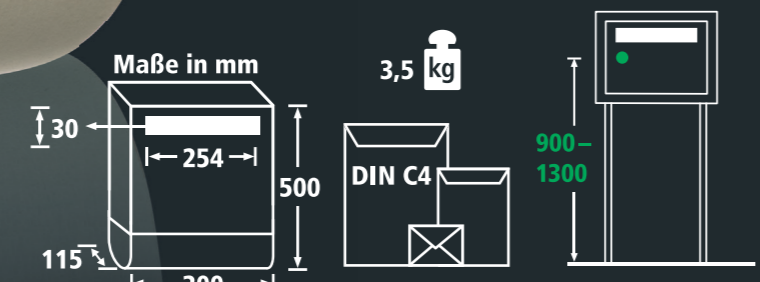

**BURG
WÄCHTER**

Oslo-Set

- MADE IN GERMANY
- Weatherproof
- Keyhole
- Opening stop
- Inclusive
- EN 13724 CHECKED
- 5 Jahre Garantie

www.burg.biz

www.burg.biz

- MADE IN GERMANY
- Weatherproof
- Keyhole
- Opening stop
- Inclusive
- EN 13724 CHECKED
- 5 Years Warranty

www.burg.biz

www.burg.biz

Edelstahl | Stainless Steel