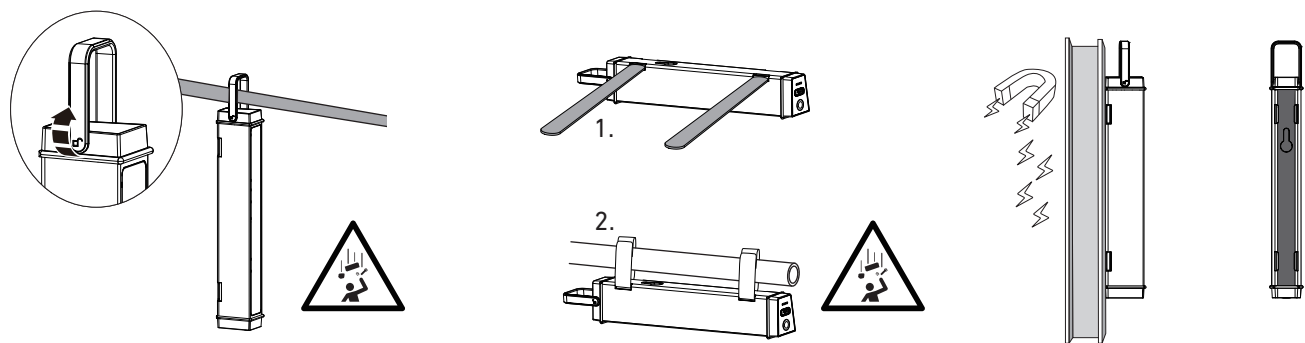

LEDLENSER AF2R Work

USB C (3.0) to USB C

Battery Indicator

Charging System

Transportation Lock

Ledlenser GmbH & Co. KG
 Kronenstrasse 5-7 • 42699 Solingen • Germany
 Phone +49 212/5948-0 Fax +49 212/5948-200
 info@ledlenser.com