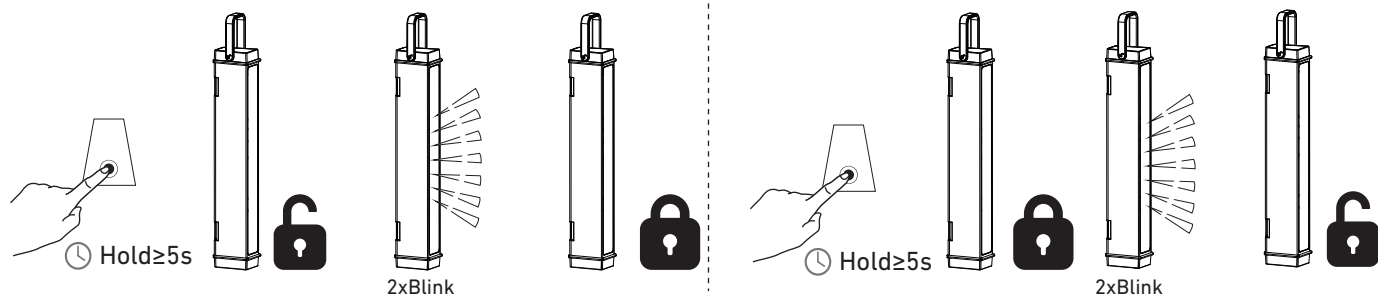

LEDLENSER AF2R Work

USB C (3.0) to USB C

Battery Indicator

Charging System

Transportation Lock

Ledlenser GmbH & Co. KG
 Kronenstrasse 5-7 • 42699 Solingen • Germany
 Phone +49 212/5948-0 Fax +49 212/5948-200
 info@ledlenser.com