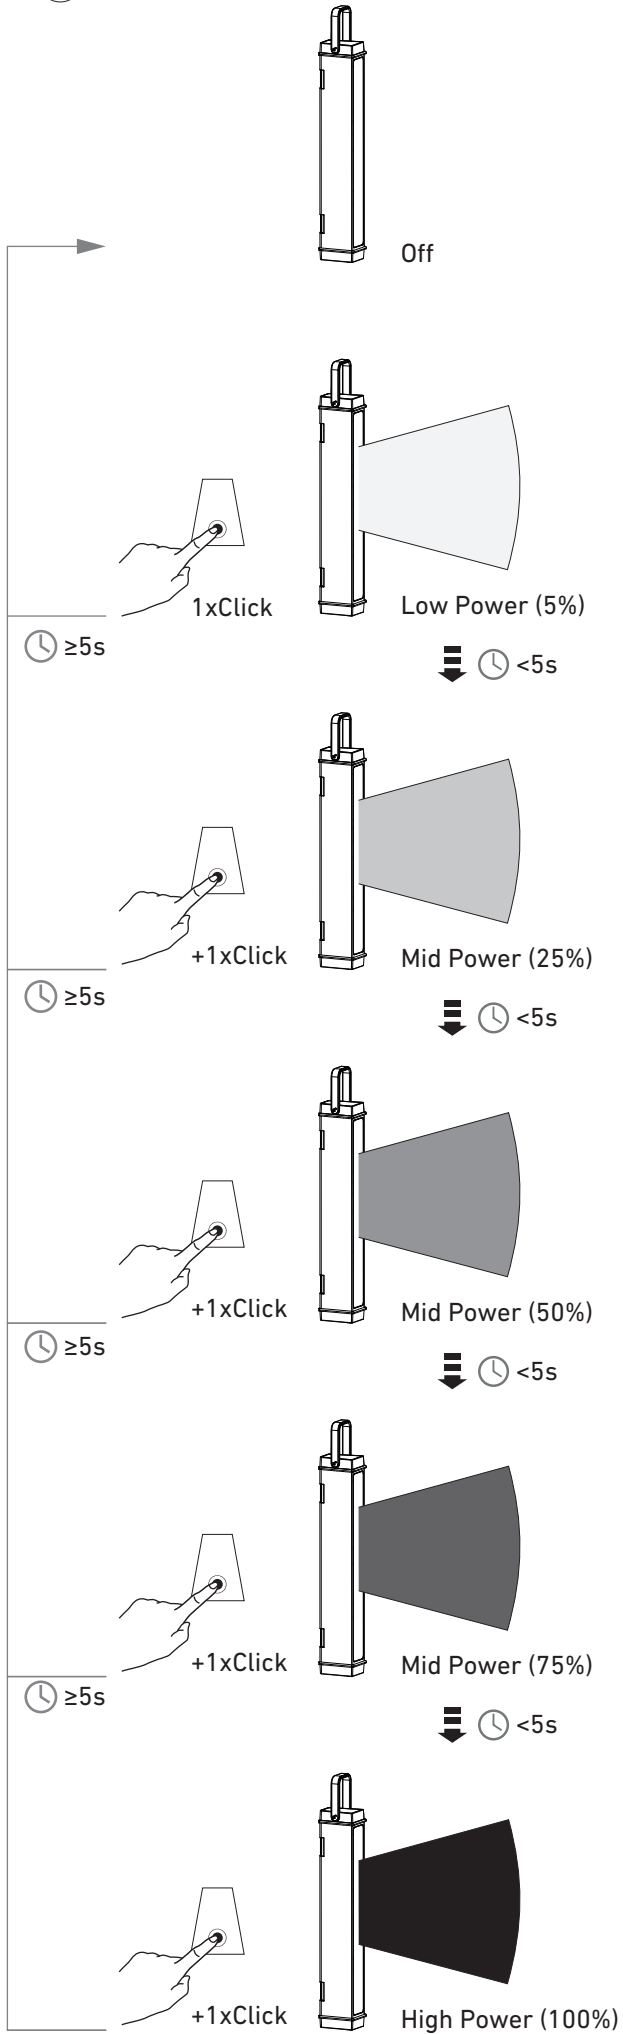

○ White Mode