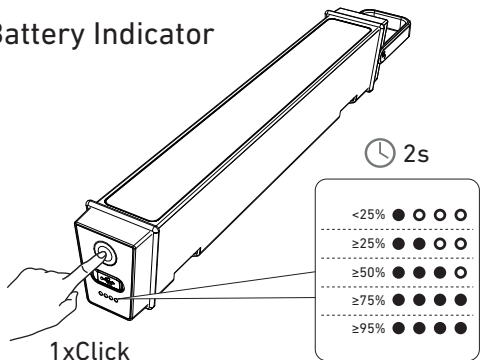

LEDLENSER AF2R Work

USB C (3.0) to USB C

Battery Indicator

Charging System

Transportation Lock

Ledlenser GmbH & Co. KG
 Kronenstrasse 5-7 • 42699 Solingen • Germany
 Phone +49 212/5948-0 Fax +49 212/5948-200
 info@ledlenser.com