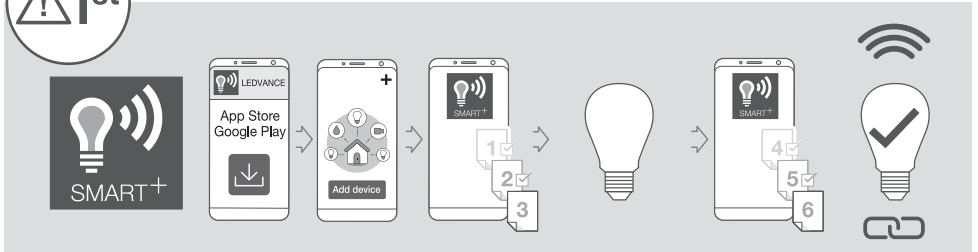

# SMART+ WIFI INSTALLATION GUIDE

LEDVANCE