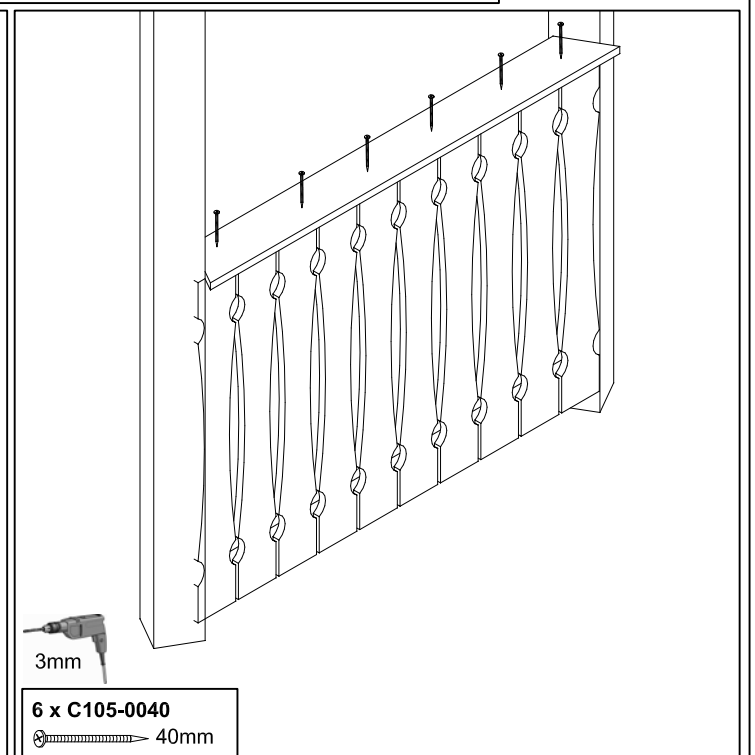

# Brüstung mit Balkenschalung für Pavillon "Nice"

Parapet with ceiling boards for pavillion "Nice"

210350 (Gr. 2)

210367 (Gr. 3)

210374 (Gr. 4)

86 x C105-0040   
4 x B100 

94 x C105-0040   
4 x B100 

108 x C105-0040   
4 x B100 