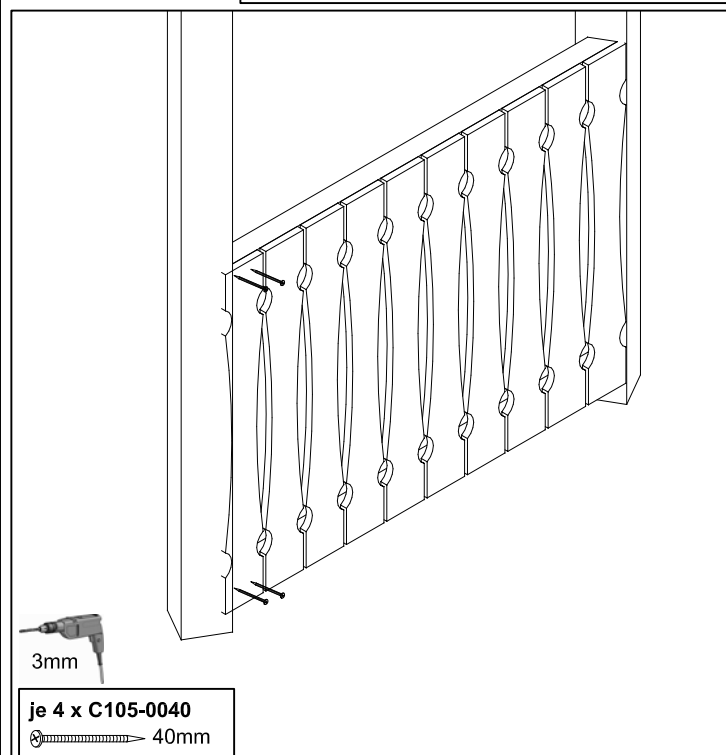

# Brüstung mit Balkenschalung für Pavillon "Nice"

Parapet with ceiling boards for pavillion "Nice"

210350 (Gr. 2)

210367 (Gr. 3)

210374 (Gr. 4)

86 x C105-0040   
4 x B100 

94 x C105-0040   
4 x B100 

108 x C105-0040   
4 x B100 