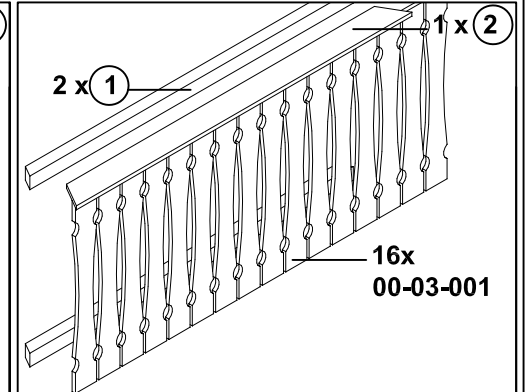

# Brüstung mit Balkenschalung für Pavillon "Nice"

Parapet with ceiling boards for pavillion "Nice"

210350 (Gr. 2)

210367 (Gr. 3)

210374 (Gr. 4)

86 x C105-0040   
4 x B100 

94 x C105-0040   
4 x B100 

108 x C105-0040   
4 x B100 