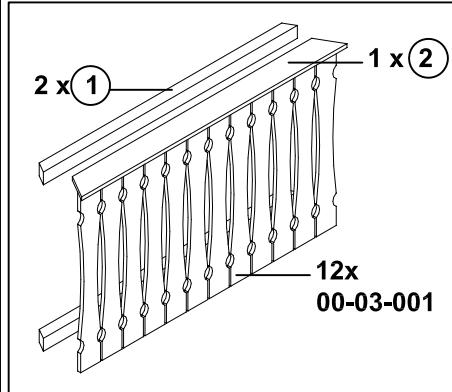

# Brüstung mit Balkenschalung für Pavillon "Nice"

Parapet with ceiling boards for pavillion "Nice"

210350 (Gr. 2)

210367 (Gr. 3)

210374 (Gr. 4)

86 x C105-0040   
4 x B100 

94 x C105-0040   
4 x B100 

108 x C105-0040   
4 x B100 