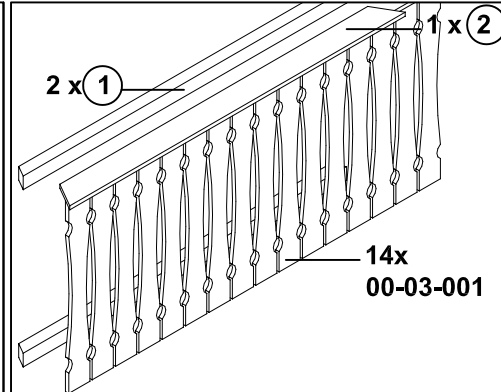

# Brüstung mit Balkenschalung für Pavillon "Nice"

Parapet with ceiling boards for pavillion "Nice"

210350 (Gr. 2)

210367 (Gr. 3)

210374 (Gr. 4)

86 x C105-0040   
4 x B100 

94 x C105-0040   
4 x B100 

108 x C105-0040   
4 x B100 