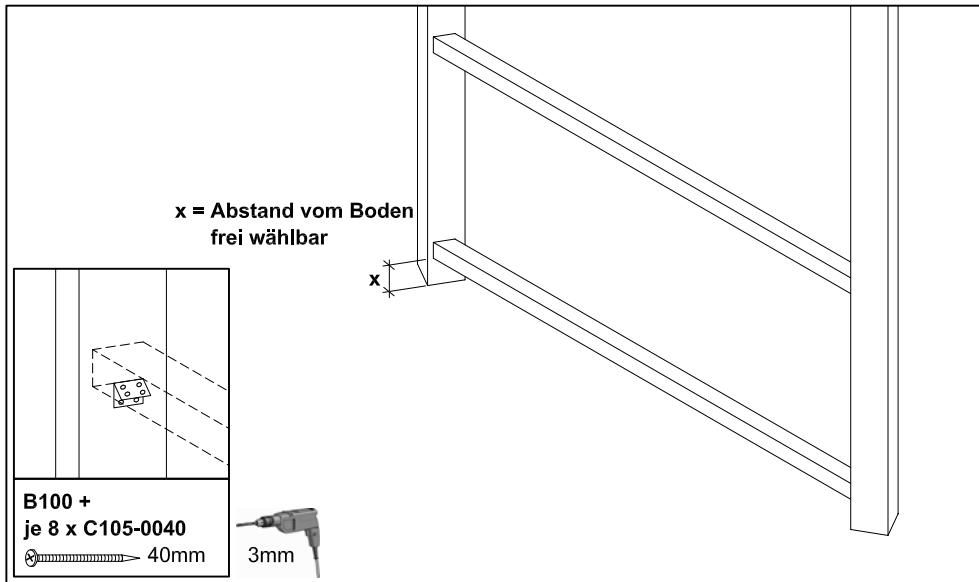

# Brüstung mit Balkenschalung für Pavillon "Nice"

Parapet with ceiling boards for pavillion "Nice"

210350 (Gr. 2)

210367 (Gr. 3)

210374 (Gr. 4)

86 x C105-0040   
4 x B100 

94 x C105-0040   
4 x B100 

108 x C105-0040   
4 x B100 