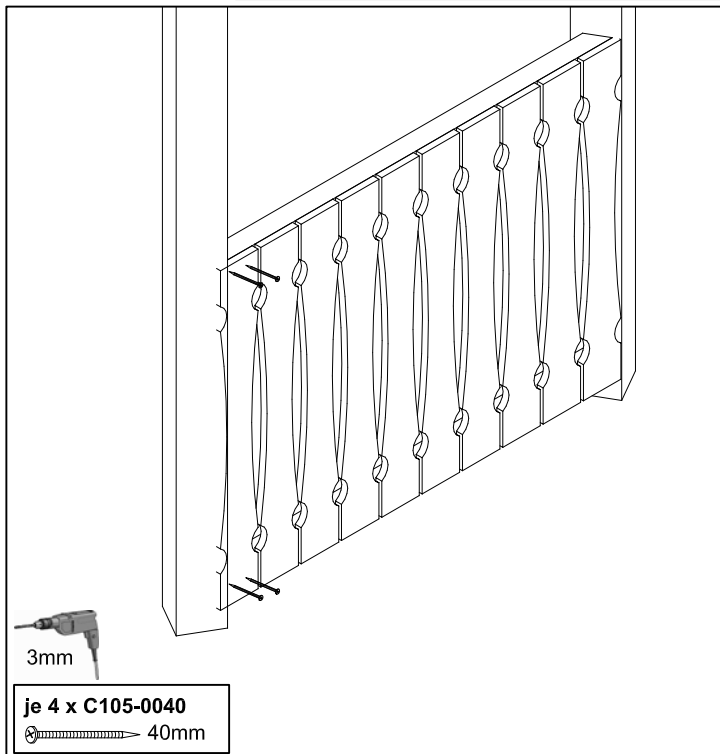

# Brüstung mit Balkenschalung für Pavillon "Nancy"

Parapet with ceiling boards for pavillion "Nancy"

21030 5 (Gr. 1)

21031 2 (Gr. 2)

21032 9 (Gr. 3)

78 x C105-0040   
4 x B100 

86 x C105-0040   
4 x B100 

94 x C105-0040   
4 x B100 