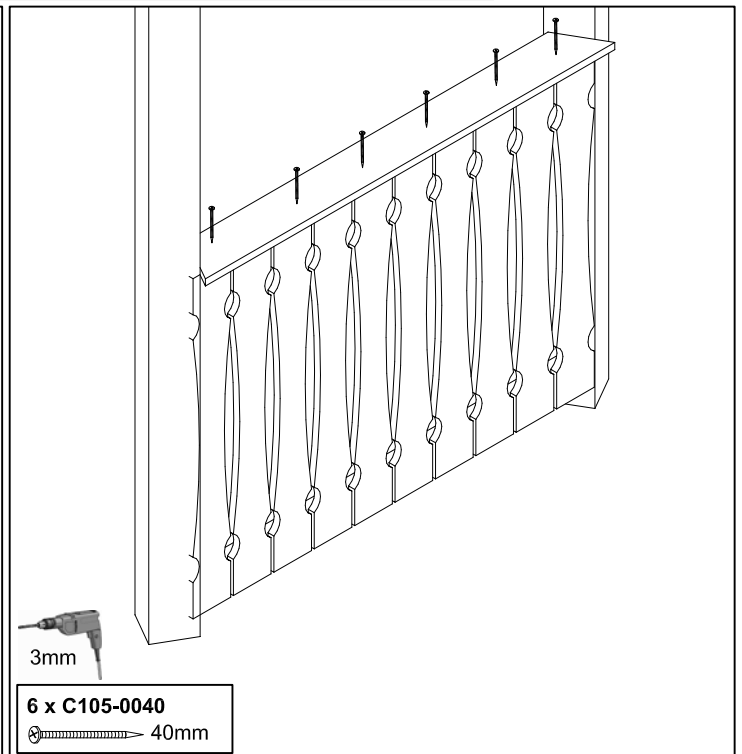

# Brüstung mit Balkenschalung für Pavillon "Nancy"

Parapet with ceiling boards for pavillion "Nancy"

21030 5 (Gr. 1)

21031 2 (Gr. 2)

21032 9 (Gr. 3)

78 x C105-0040   
4 x B100 

86 x C105-0040   
4 x B100 

94 x C105-0040   
4 x B100 