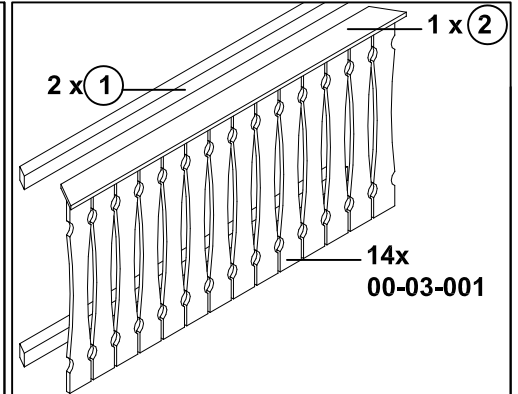

# Brüstung mit Balkenschalung für Pavillon "Nancy"

Parapet with ceiling boards for pavillion "Nancy"

21030 5 (Gr. 1)

21031 2 (Gr. 2)

21032 9 (Gr. 3)

78 x C105-0040   
4 x B100 

86 x C105-0040   
4 x B100 

94 x C105-0040   
4 x B100 