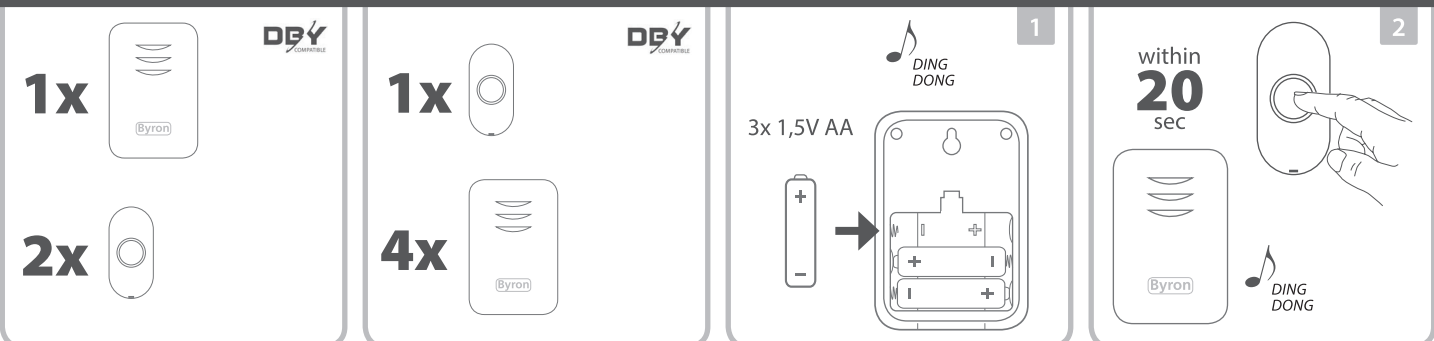

PAIRING MULTIPLE CHIMES | KOPPELEN MEHRERER KLINGELN | JUMELAGE DE PLUSIEURS CARILLONS | MEERDERE DEURBELLEN KOPPELEN | ACCOPPIAMENTO MULTIPO | EMPAREJANDO MÚLTIPLES TIMBRES