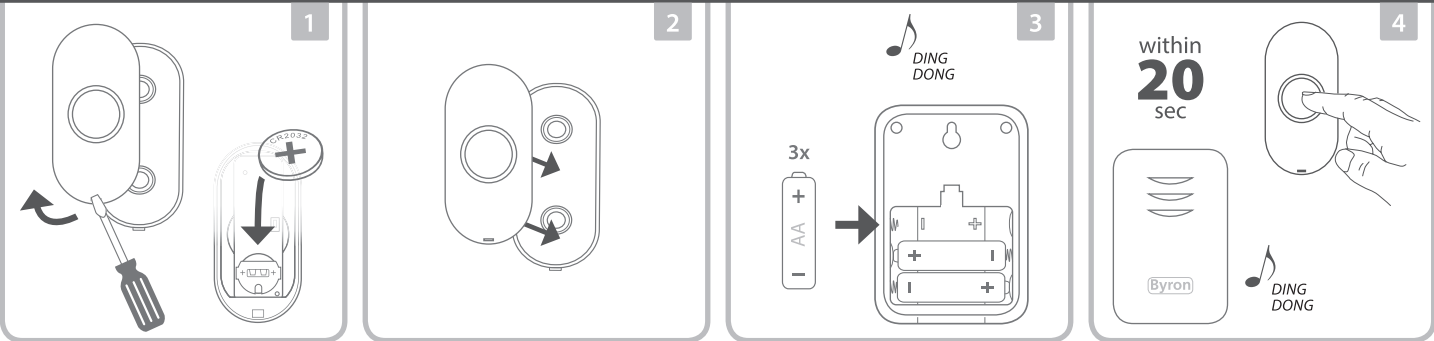

FIRST SET-UP | ERSTEINRICHTUNG | PREMIÈRE CONFIGURATION | EERSTE INSTALLATIE | PRIMO SET-UP | PRIMERA CONFIGURACIÓN