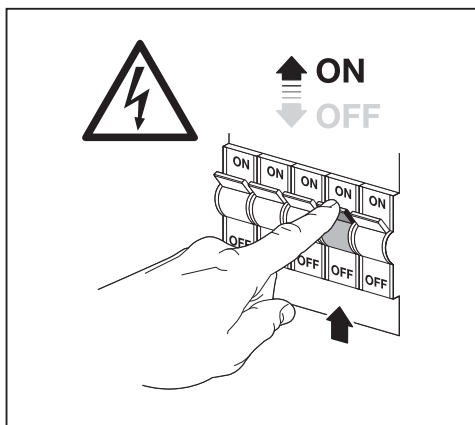

FLOODLIGHT ESSENTIAL SENSOR

10s-10min
ON OFF

120°
6m +- 2m

TIME SENS LUX

5-500Lux

6m +- 2m

4058075831599
4058075831612
4058075831636

| | EAN | n | LED | QR code | ENERGY * X = |
|---------------------------------|---------------|---|---------|---------|-----------------|
| FL ESSENTIAL 100W 840 BK | 4058075831476 | 1 | AC53047 | | E |
| FL ESSENTIAL 150W 840 BK | 4058075831490 | 1 | AC53048 | | E |
| FL ESSENTIAL 200W 840 BK | 4058075831513 | 1 | AC53049 | | E |
| FL ESSENTIAL SENSOR 100W 840 BK | 4058075831599 | 1 | AC53050 | | E |
| FL ESSENTIAL SENSOR 150W 840 BK | 4058075831612 | 1 | AC53051 | | E |
| FL ESSENTIAL SENSOR 200W 840 BK | 4058075831636 | 1 | AC53052 | | E |