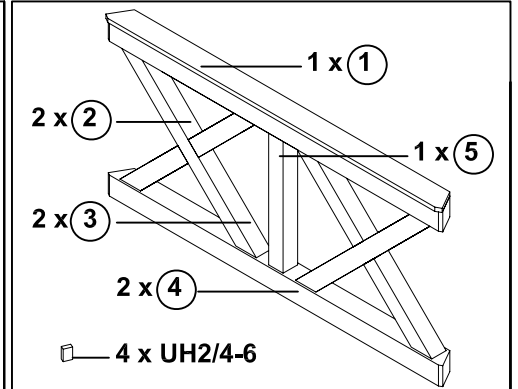

Brüstung aus Andreaskreuzen für Pavillon "Nancy"

Parapet with St Andrew's cross design for pavillion "Nancy"

29055 0 (Gr. 1)

29056 7 (Gr. 2)

29057 4 (Gr. 3)

4 x C105-132 
 16 x C105-0050 

12x C105-132 
 16 x C105-0050 