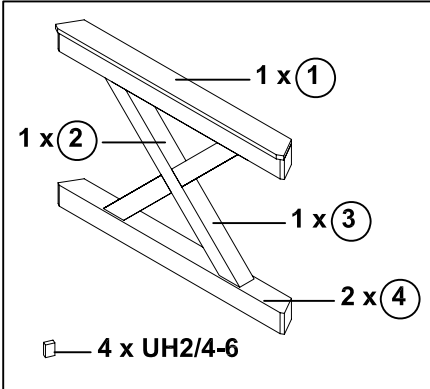

Brüstung aus Andreaskreuzen für Pavillon "Nancy"

Parapet with St Andrew's cross design for pavillion "Nancy"

29055 0 (Gr. 1)

29056 7 (Gr. 2)

29057 4 (Gr. 3)

4 x C105-132 
 16 x C105-0050 

12x C105-132 
 16 x C105-0050 