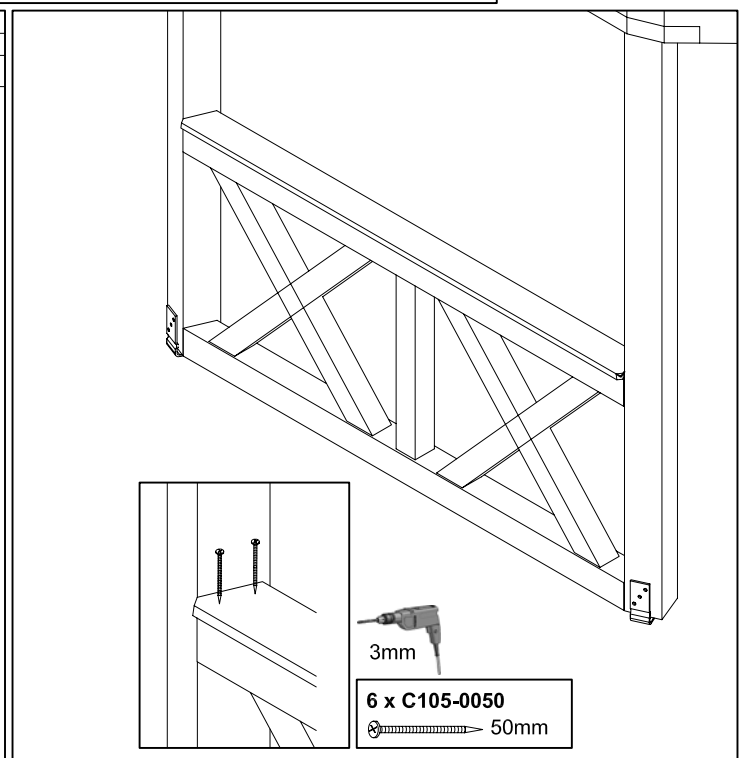

Brüstung aus Andreaskreuzen für Pavillon "Nancy"

Parapet with St Andrew's cross design for pavillion "Nancy"

29055 0 (Gr. 1)

29056 7 (Gr. 2)

29057 4 (Gr. 3)

4 x C105-132
16 x C105-0050

12x C105-132
16 x C105-0050

12 x C105-132
18 x C105-0050