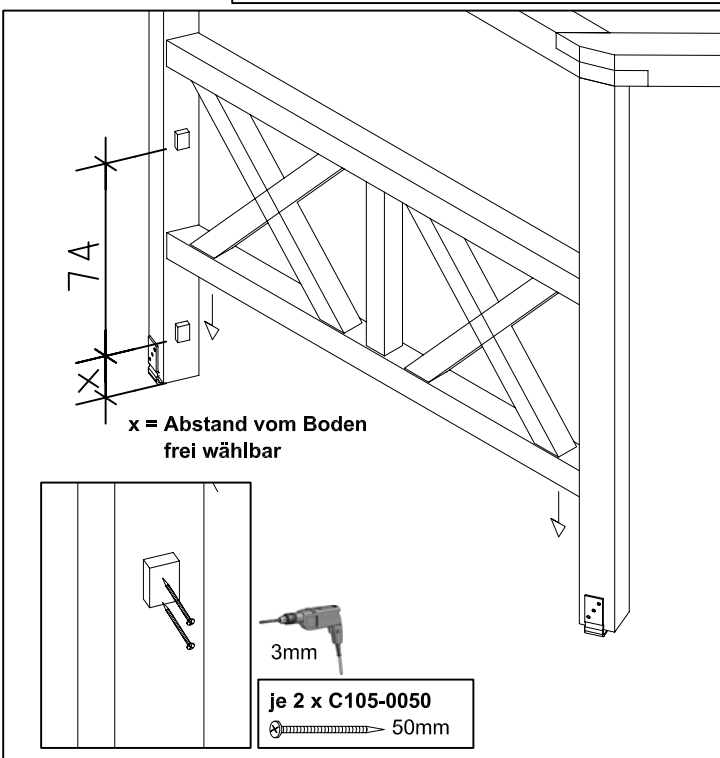

Brüstung aus Andreaskreuzen für Pavillon "Nancy"

Parapet with St Andrew's cross design for pavillion "Nancy"

29055 0 (Gr. 1)

29056 7 (Gr. 2)

29057 4 (Gr. 3)

4 x C105-132
16 x C105-0050

12x C105-132
16 x C105-0050

12 x C105-132
18 x C105-0050