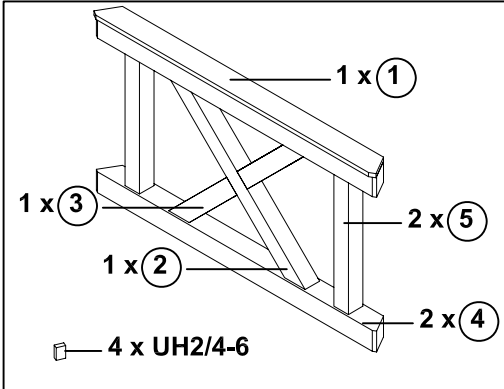

Brüstung aus Andreaskreuzen für Pavillon "Nancy"

Parapet with St Andrew's cross design for pavillion "Nancy"

29055 0 (Gr. 1)

29056 7 (Gr. 2)

29057 4 (Gr. 3)

4 x C105-132 
 16 x C105-0050 

12x C105-132 
 16 x C105-0050 