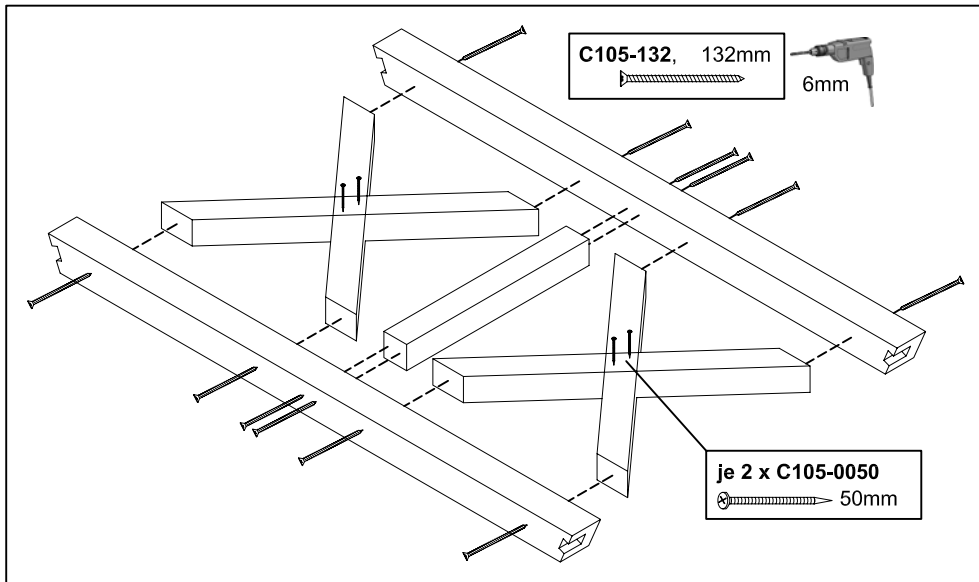

Brüstung aus Andreaskreuzen für Pavillon "Nancy"

Parapet with St Andrew's cross design for pavillion "Nancy"

29055 0 (Gr. 1)

29056 7 (Gr. 2)

29057 4 (Gr. 3)

4 x C105-132
16 x C105-0050

12x C105-132
16 x C105-0050

12 x C105-132
18 x C105-0050