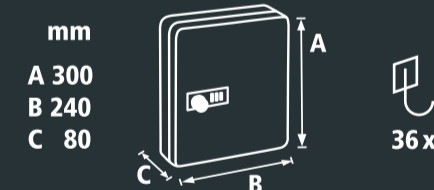

Key Cabinet
KC 36 C

Schlüsselbox | Key box

Key Cabinet
KC 36 C

Schlüsselbox | Key box

Key Cabinet
KC 36 C

Schlüsselbox | Key box

Key Cabinet
KC 36 C

Schlüsselbox | Key box

Key Cabinet
KC 36 C

Schlüsselbox | Key box

BURG-WÄCHTER KG
Altenhofer Weg 15
58300 Wetter
Germany

www.burg.biz

www.burg.biz

230523
Made in PRC

www.burg.biz

www.burg.biz