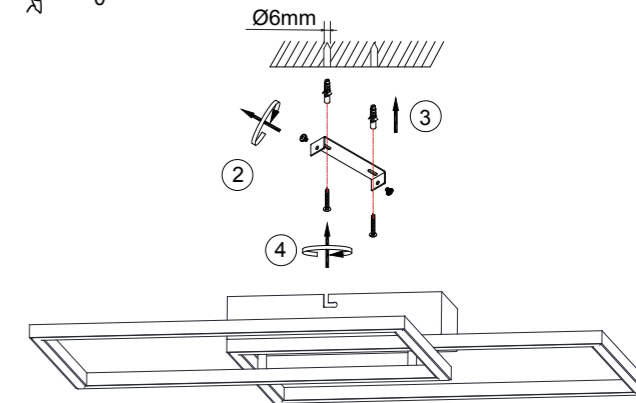

LED 15 W
1.650 lm
35 W
1.700 lm
t 20.000 h
T_k 2.700 - 5.000 K
15.000 x
Q → <0,5 s

995356

230V / 50Hz~

LED 2x LED-Board 24V DC / 15 W

1x
2x AAA, 1,5V
2x