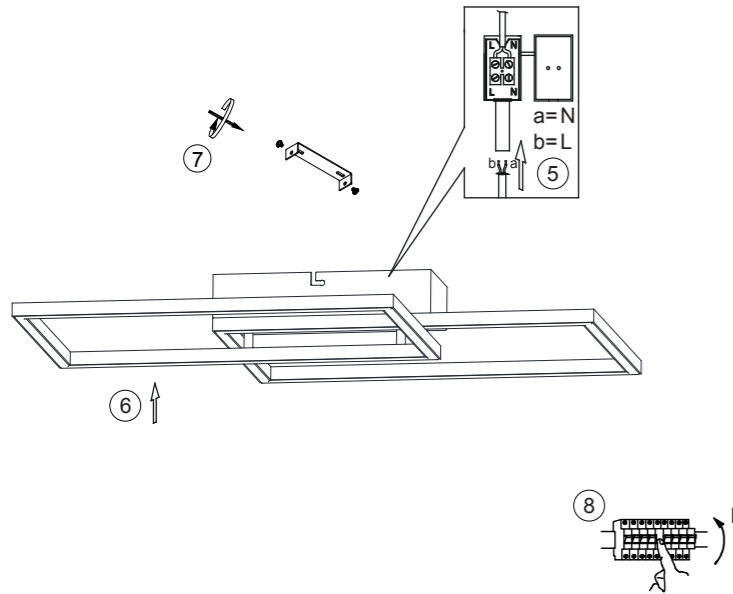

DE

Anleitung für die Fernbedienung

1. Ein / Aus
2. Farbtemperatur ändern
3. Nachtlicht (gelb 5%)
4. Leuchte nach 1 Minute ausschalten
5. Erhöhen der Farbtemperatur
6. Reduzieren der Farbtemperatur
7. Hochdimmen der Helligkeit
  Kurzes Drücken: maximale Helligkeit
8. Reduzieren der Helligkeit
  Kurzes Drücken: minimale Helligkeit

Technische Daten

Betriebsspannung:	DC3V
Betriebsstrom:	<15mA
Reichweite der Fernbedienung:	>6m
Fernbedienung:	Infrarot
Batterie:	2x 1,5V AAA

DE

Remote Control Instructions

1. On / Off
2. Change color temperature
3. Night light (yellow 5%)
4. Turn off the light after 1 minute
5. Increase color temperature
6. reduce color temperature
7. Dim up the brightness (max. 100%)
  Short press: max. brightness
8. Dim down the brightness (min. 5%)
  Short press: min. brightness

Specifications

Operation voltage:	DC3V
Operation current:	<15mA
Remote distance:	> 6m
Remote Control:	Infrared
Battery:	2x 1,5V AAA