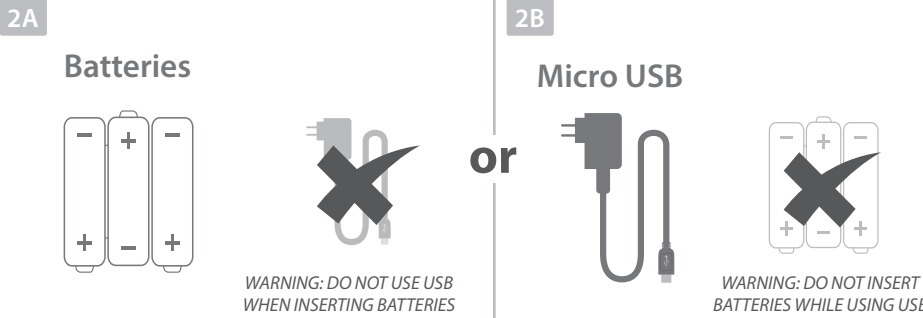

CHOOSE INSTALLATION METHOD