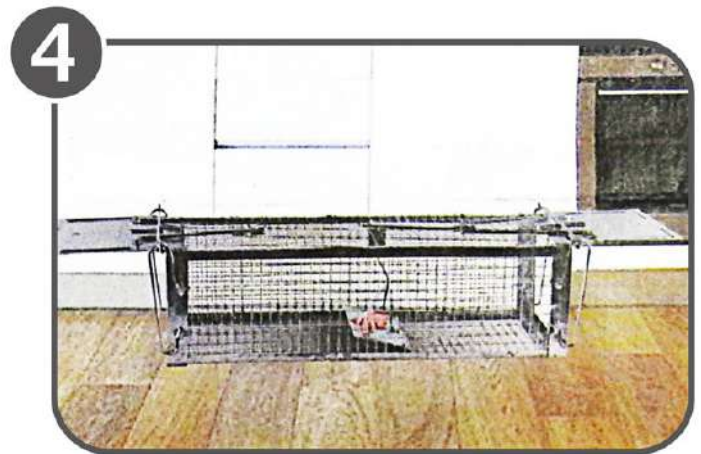

Classic
by SwissInno

RKG_Pro_Manual_25_01