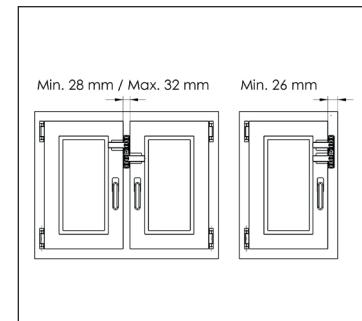

(nl) Raambeveiliging met
dubbele grendel

- Stijlvolle look en aangename haptiek
- VdS-goedgekeurd beveiliging voor tweevleugelige ramen (hout + aluminium)
- Stabiele draaibare grendels
- Mogelijke montageposities: onderkant, bovenkant of kant van de handvat
- Eenvoudige montage
- Gelijksluitend
- Hoog sluit comfort
- Handleiding voor de installatie bijgevoegd

(it) Protezione per finestra con due
stanghette

(es) Seguro para ventanas
con pestillo doble

(pt) Tranca para janela com barra dupla

(sv) Fönsterlås med dubbel säkring

(no) Vindussikring med dobbel sperre

(da) Vinduessikring med dobbelt rigel

(fi) Ikkunan varmistin kahdella salvalla

(el) Ασφάλεια παραθύρων
με διπλό κλειδίωμα

(tr) Çift sürgülü pencere emniyeti

(ro) Protecția ferestrei cu
siguranță dublă

(pl) Blokada okna z rygłem podwójnym

(cs) Ochrana okna s dvojitou pojistkou

(hu) Ablakvédelem kettős retesszel

(sl) Okenska zaščita z dvojnimi zatičema

(hr) Zaštita prozora s dvojnim zasunom

(ru) Защита для окон с двойным ригелем

(bg) Защита на прозорец с двойна
заклучалка

(et) Aknakaitse topelttõkkega

(sk) Ochrana okna s dvojitou pojistkou

BURG-WÄCHTER KG
Altenhofer Weg 15
58300 Wetter
Germany

Made in Germany 0116

WinSafe WS 22 W SB