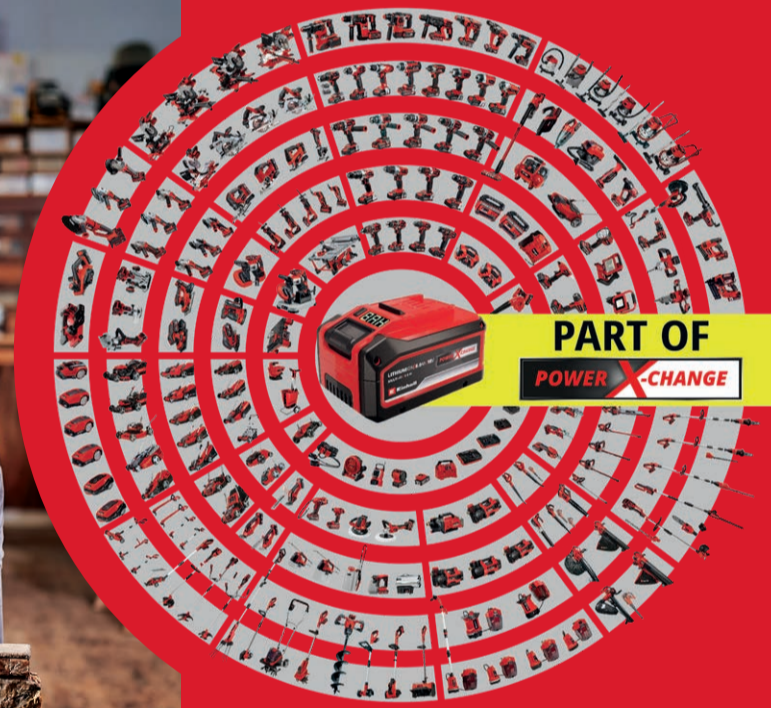

Art.-Nr. 45.142.10
I.-Nr. 21010/10-B09

4 006825 659955

POWER X-CHANGE
1 BATTERY
FOR ALL
CORDLESS TOOLS
BATTERY & CHARGER
NOT INCLUDED

METAL CHUCK