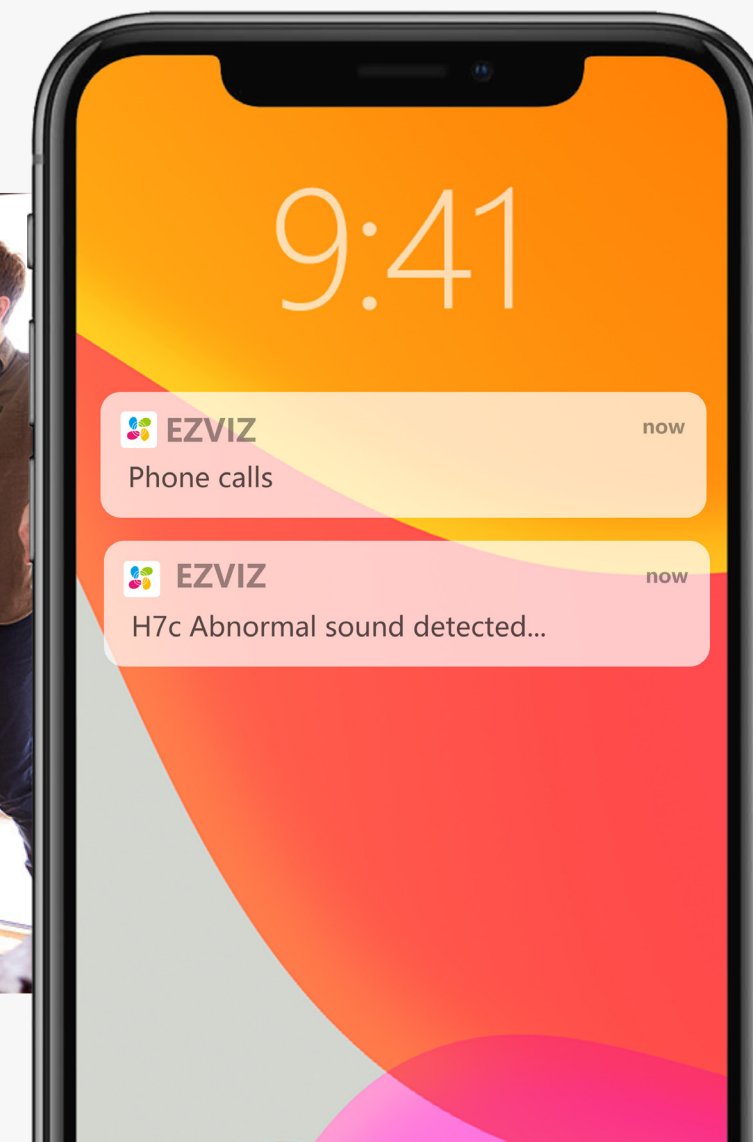

Smarter detection for activities you care about

A lot of activities go on inside your home, but you don't want to get constantly alerted when your curtains flutter in the wind. The H7c Dual is smart enough to notice human activities in particular and can capture sudden sound changes in the environment – all without additional fees to unlock.

- Motion Detection
- AI-Powered Human Shape Detection
- Loud Noise Detection
- Customizable Voice Notification

FREE No Subscription Required