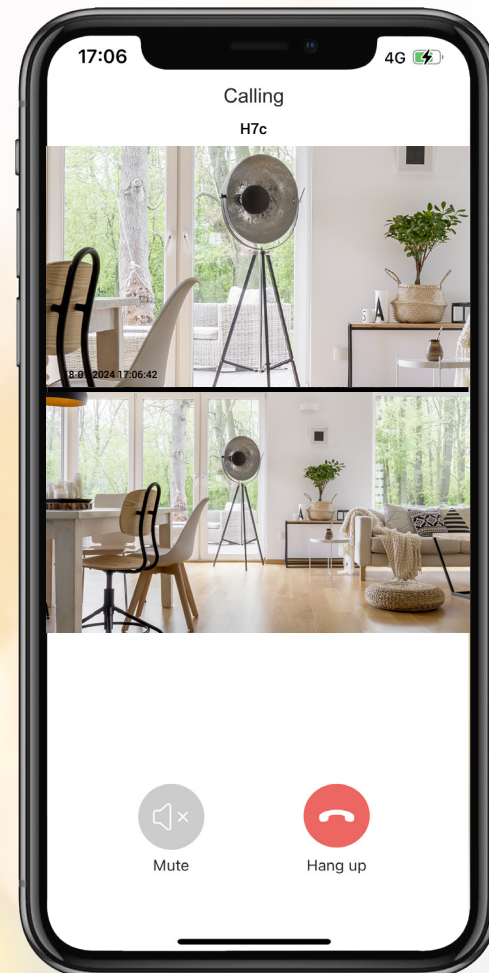

Step 1

The bottom lens detects a moving person

Step 2

The top lens rotates in 360° and follows the moving person

• For Homes

• For Stores

03

Big picture and small details both matter

The camera allows you to understand the whole picture while paying attention to the important details. Both wide-angle and close-up views are displayed simultaneously on your EZVIZ App. Tap on a specific area in the wide-angle viewing box so that a close-up shot will render much more details for you to double check.

Smarter detection for activities you care about

A lot of activities go on inside your home, but you don't want to get constantly alerted when your curtains flutter in the wind. The H7c Dual is smart enough to notice human activities in particular and can capture sudden sound changes in the environment – all without additional fees to unlock.

-  Motion Detection
-  AI-Powered Human Shape Detection
-  Loud Noise Detection
-  Customizable Voice Notification

FREE No Subscription Required

Love continues, regardless of distance

Staying connected with your family is always a necessity. A simple tap on the camera is all it takes for your children or elderly parents to reach you.