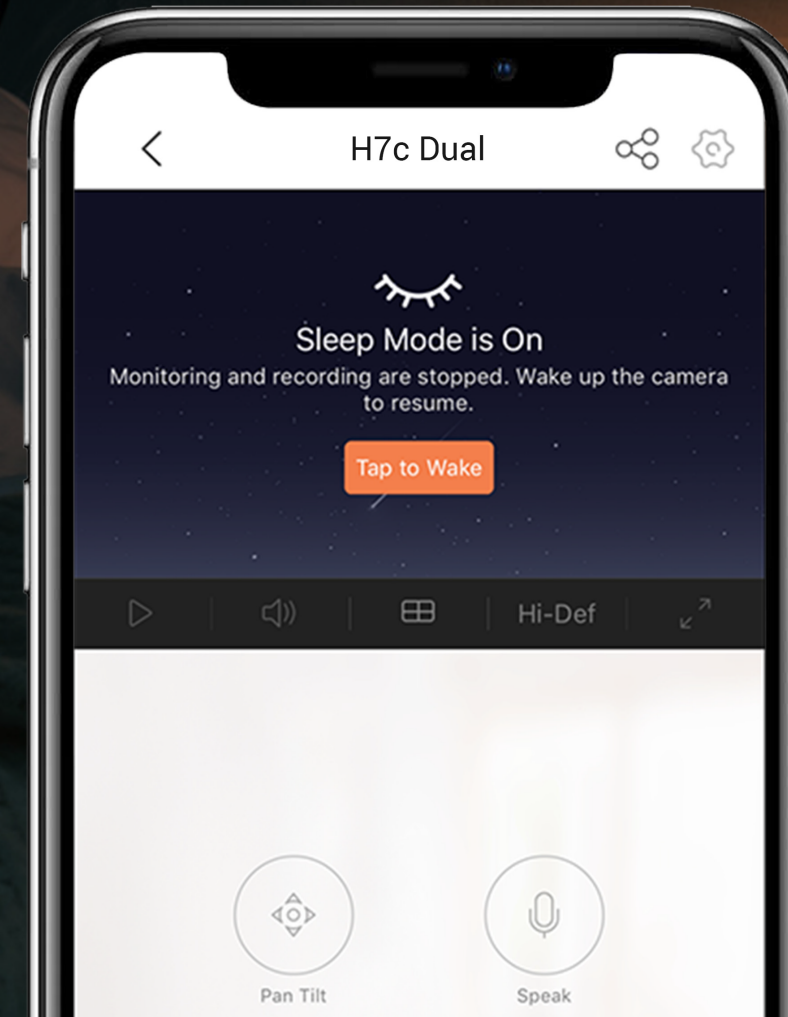

AES-128

Data Encryption

TLS

Data Transmission Encryption

Overnight protection in vivid colors

The H7c Dual uses starlight lenses to render high-quality colorful images even in low light conditions. Furthermore, it uses a built-in spotlight to deliver color night vision in complete darkness.

When the smart night vision mode is activated, it will automatically switch its view from black-and-white to full-color upon motion detection.