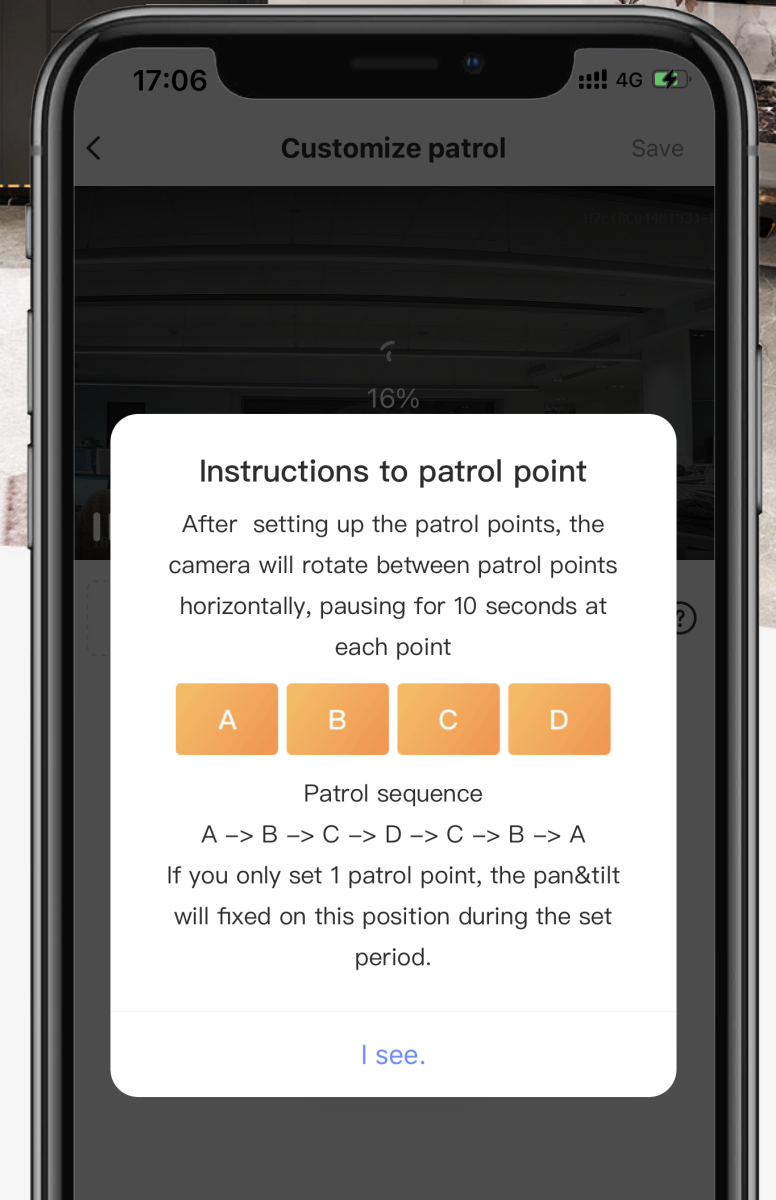

Hands-free and worry-free, with customized auto patrols

On set time intervals, the PT lens can automatically complete check-ups to eliminate blind spots. You can customize patrol routes flexibly for tailored focuses, or simply ask it to complete a full-circle horizontal spin.

Spin 360° horizontally

Follow pre-set 4 points

Instructions to patrol point

After setting up the patrol points, the camera will rotate between patrol points horizontally, pausing for 10 seconds at each point

A B C D

Patrol sequence
A -> B -> C -> D -> C -> B -> A

If you only set 1 patrol point, the pan&tilt will fixed on this position during the set period.

[I see.](#)