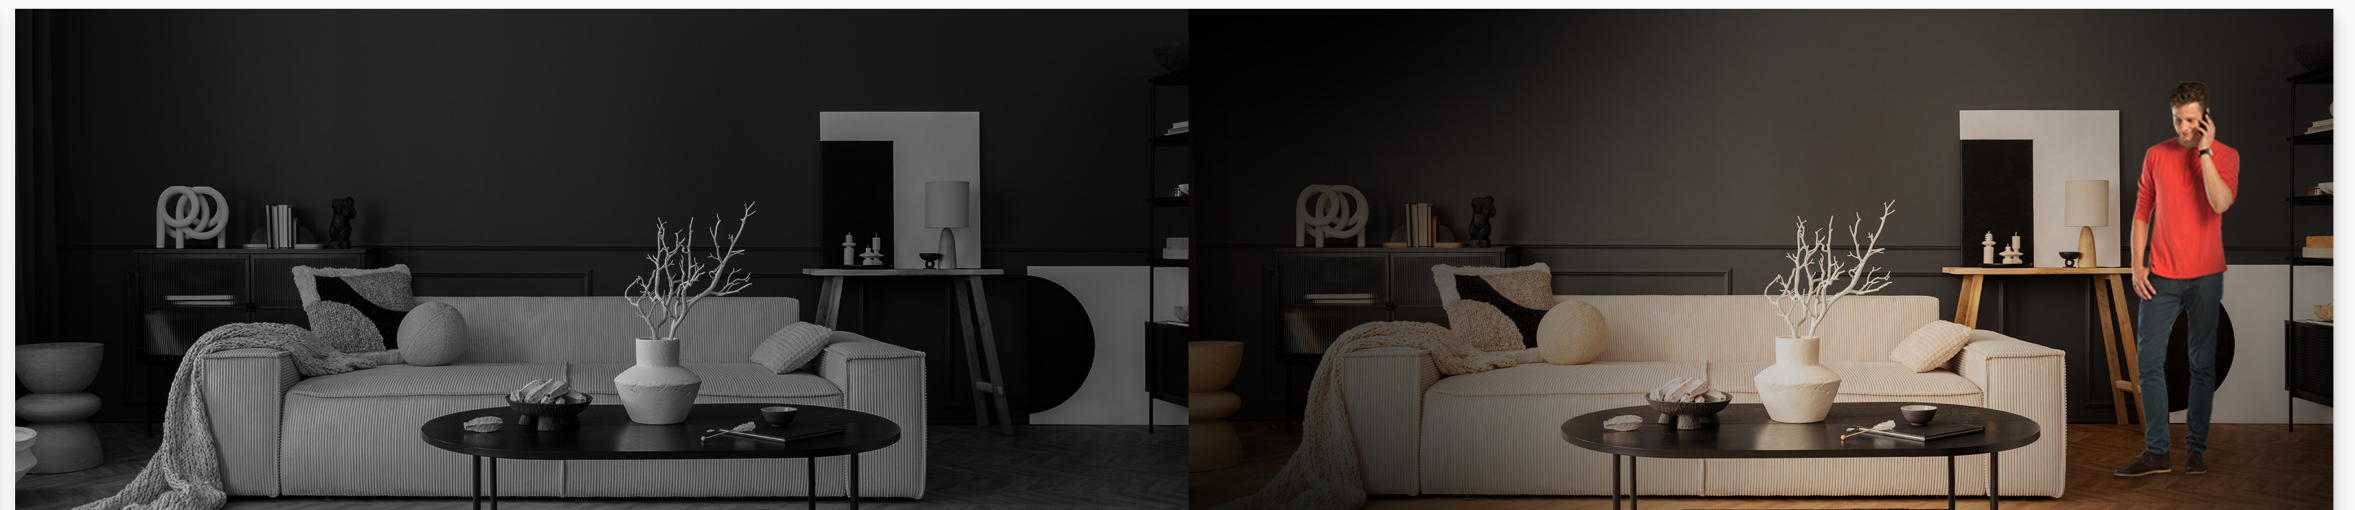

02 | Smart Color Night Vision Mode