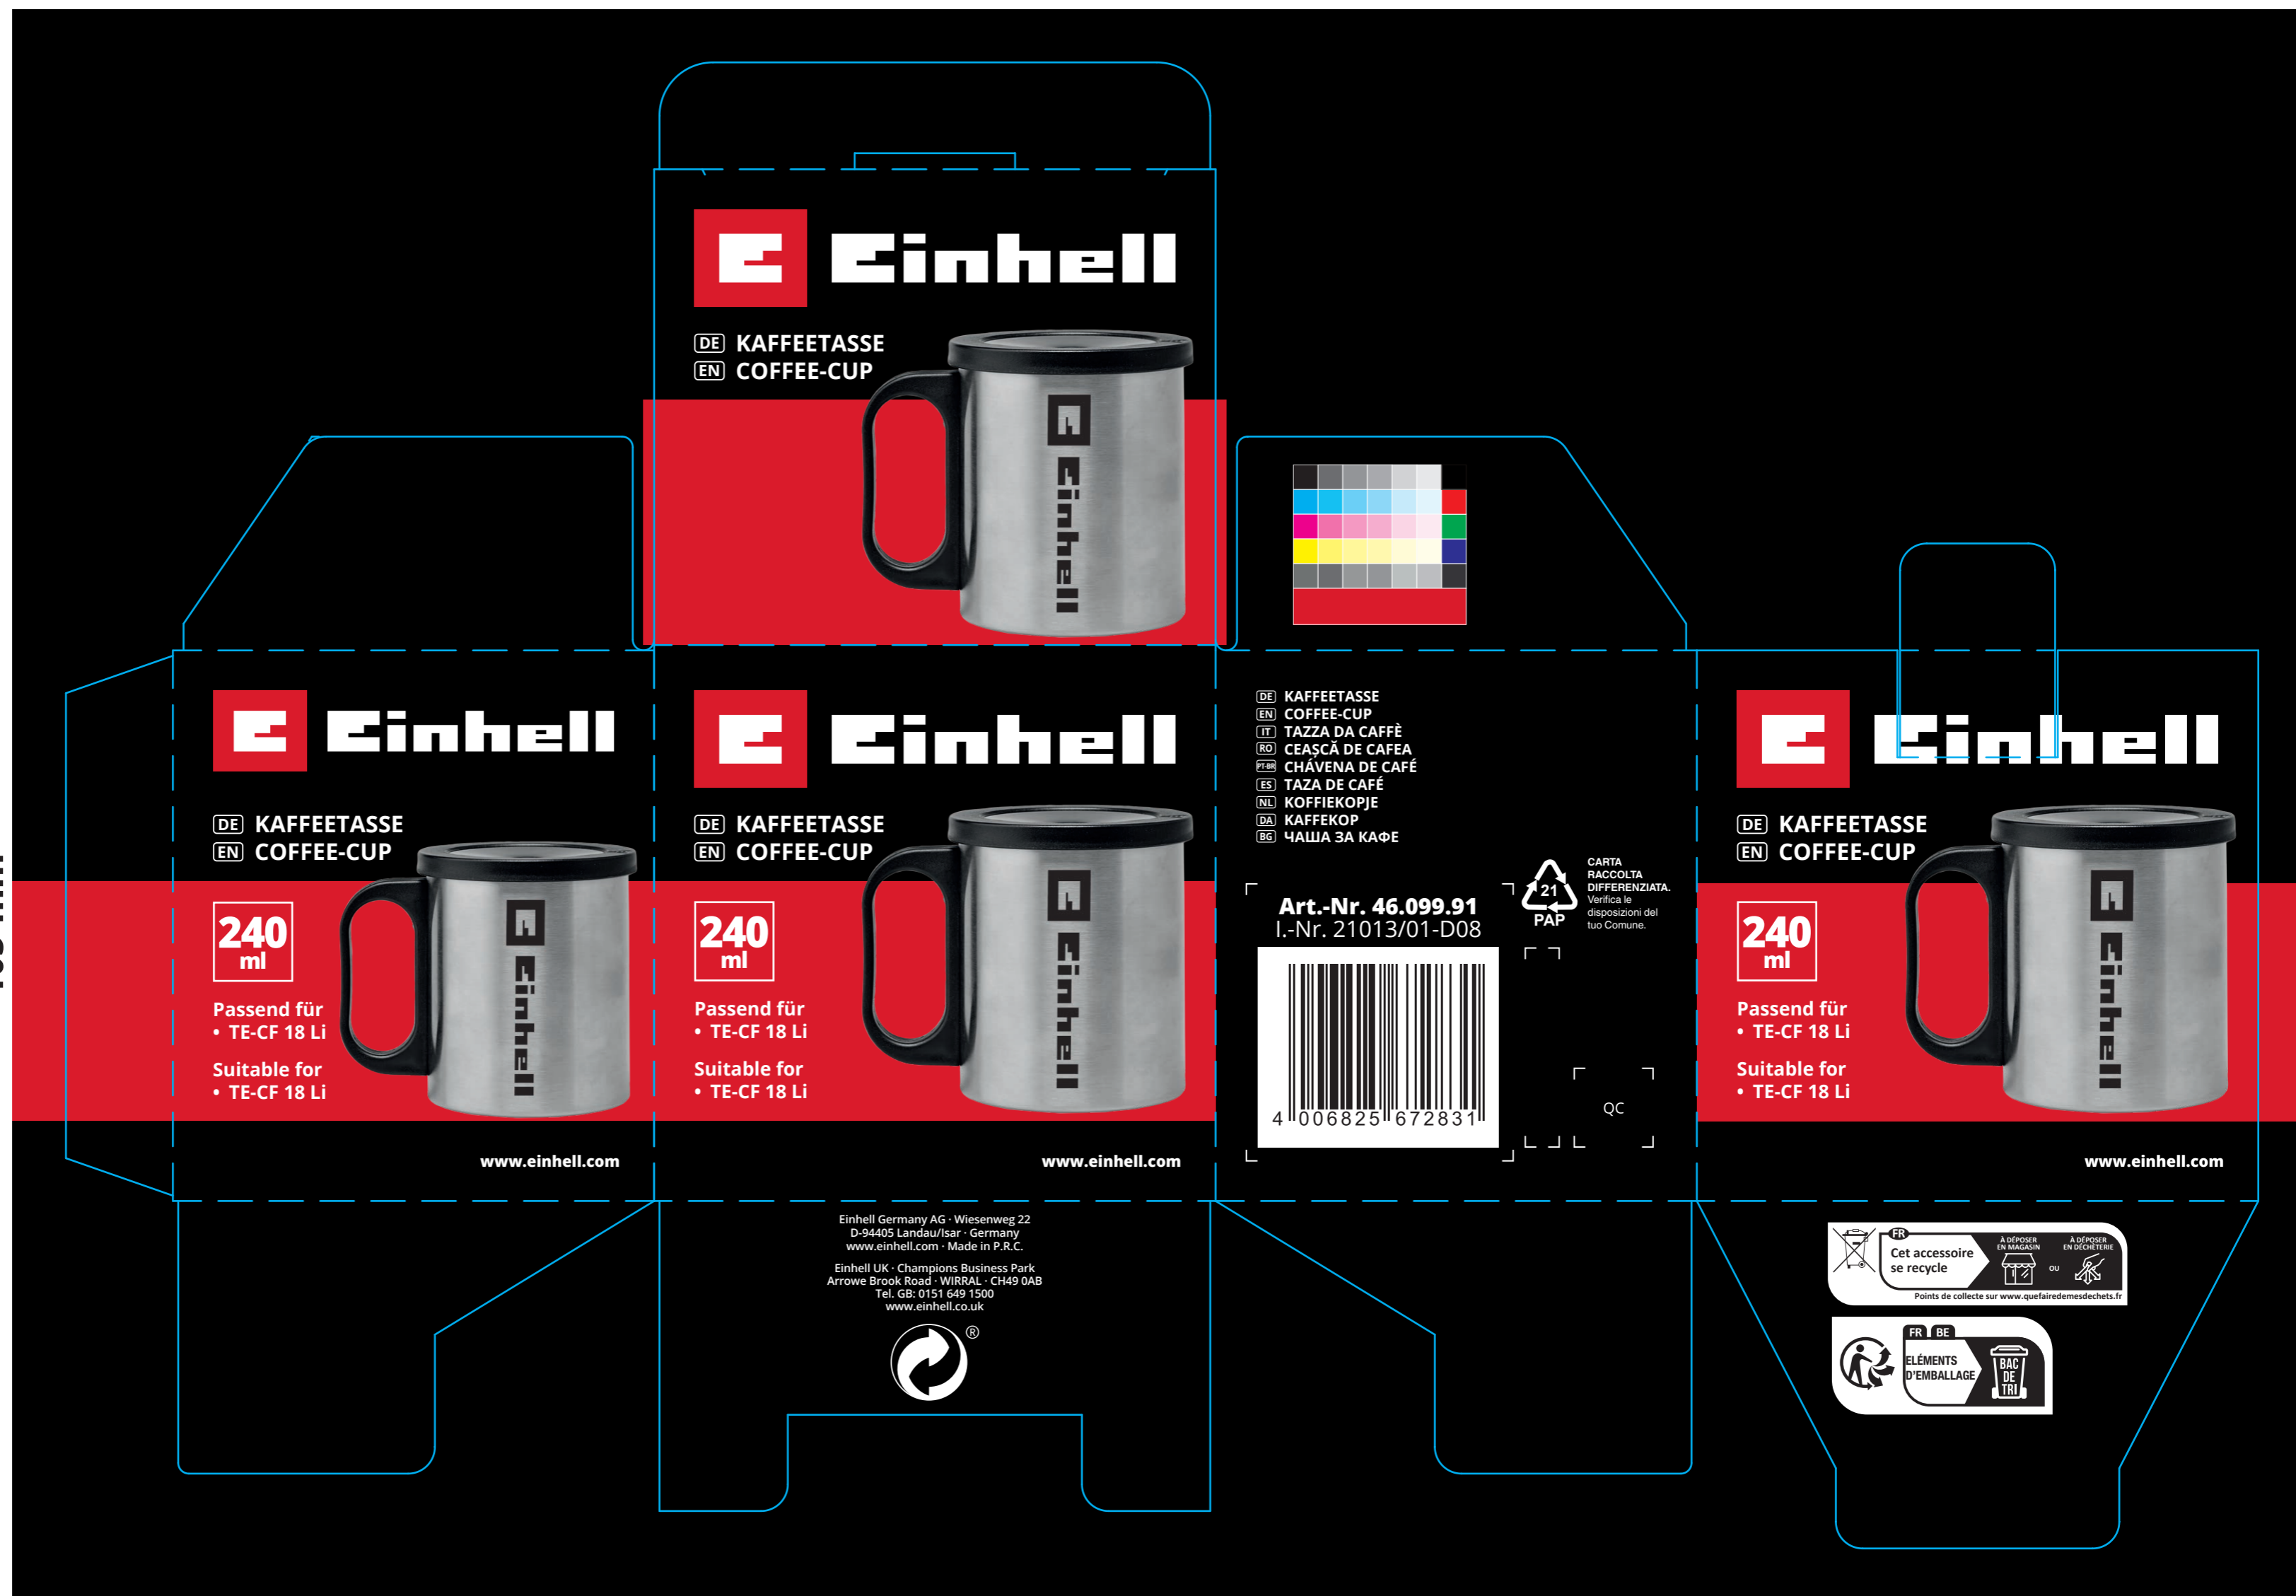

Package Einhell ACCESSORY
 Kaffeetasse TE-CF 18 Li - Solo
 Layout in original size,
 package 4color-process
 + Pantone 3517 C
 colors and order
 of sides like here

Size:
 Length: 105 mm
 Depth: 90 mm
 Height: 109 mm

Date: 17.07.2023

Art.-Nr. 46.099.91
 I.-Nr. 21012/01-D08

103 mm

105 mm

90 mm

E Einhell

DE KAFFEETASSE
 EN COFFEE-CUP

240 ml