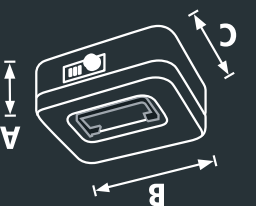

A 90
B 200
C 160
mm