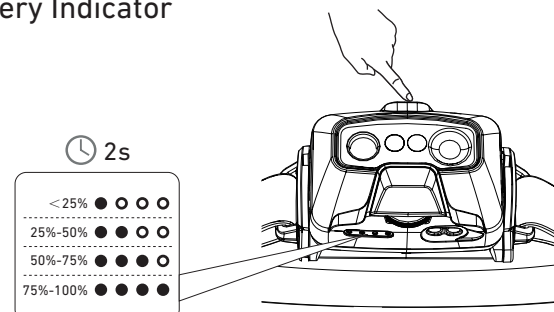

LEDLENSER HF6R

HF6R Core

HF6R Work

HF6R Signature

Magnetic Charge System

Battery Indicator

Low Battery Warning

Transportation Lock

Boost

Boost Overheat Warning

Lamp Head Rotation

Connecting System Adapter (HF6R Work/HF6R Signature)

Comfort Pad

Wall Holder (HF6R Work)

Digital Advanced Focus System

Helmet Adapter (HF6R Work)