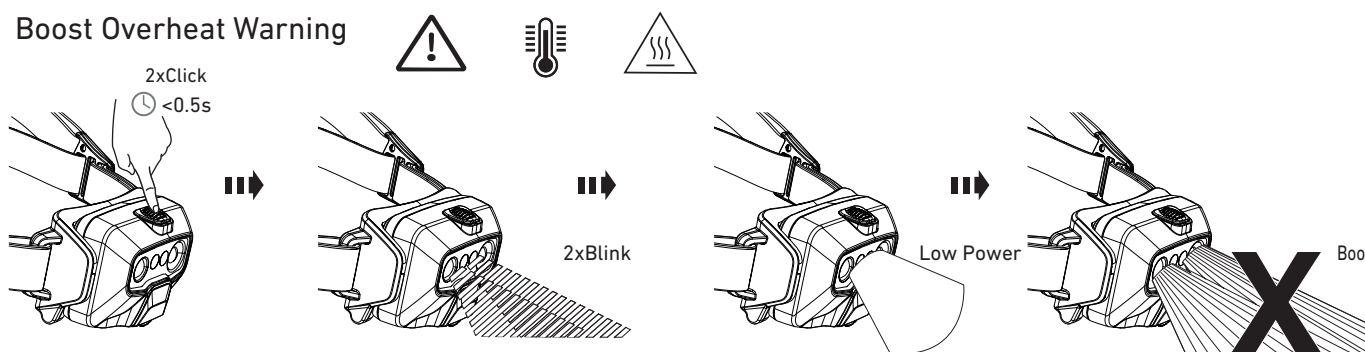

LEDLENSER HF6R

HF6R Core

HF6R Work

HF6R Signature

Magnetic Charge System

Battery Indicator

Low Battery Warning

Transportation Lock

Boost

Boost Overheat Warning

Lamp Head Rotation

Connecting System Adapter (HF6R Work/HF6R Signature)

Comfort Pad

Wall Holder (HF6R Work)

Digital Advanced Focus System

Helmet Adapter (HF6R Work)