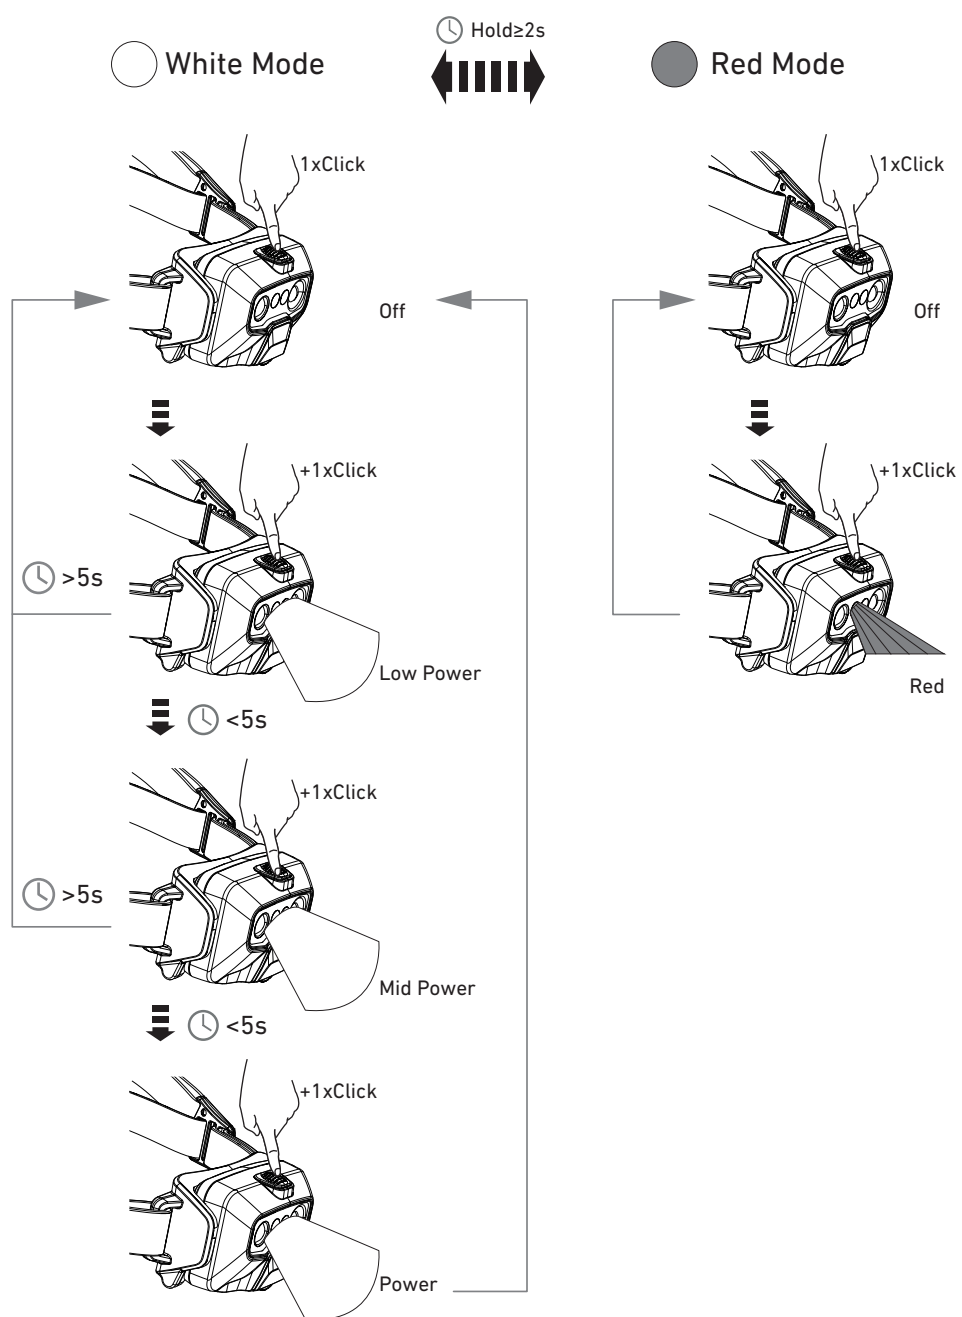

HF6R Core/HF6R Work