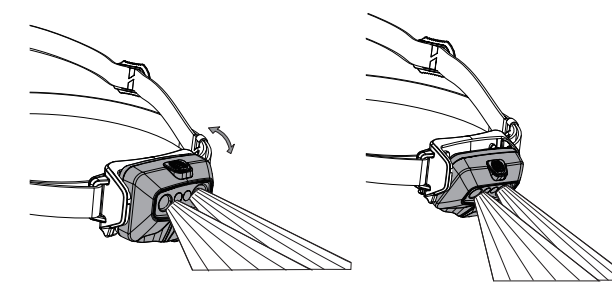

LEDLENSER HF6R

HF6R Core

HF6R Work

HF6R Signature

Magnetic Charge System

Battery Indicator

Low Battery Warning

Transportation Lock

Boost

Boost Overheat Warning

Lamp Head Rotation

Connecting System Adapter (HF6R Work/HF6R Signature)

Comfort Pad

Wall Holder (HF6R Work)

Digital Advanced Focus System

Helmet Adapter (HF6R Work)