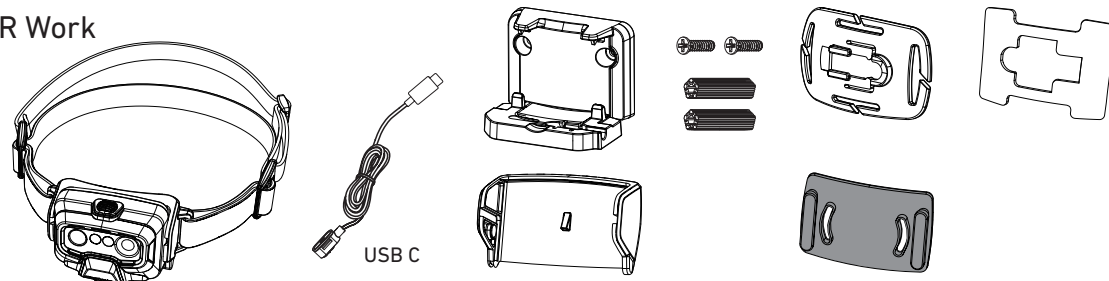

LEDLENSER HF6R

HF6R Core

HF6R Work

HF6R Signature

Magnetic Charge System

Battery Indicator

Low Battery Warning

Transportation Lock

Boost

Boost Overheat Warning

Lamp Head Rotation

Connecting System Adapter (HF6R Work/HF6R Signature)

Comfort Pad

Wall Holder (HF6R Work)

Digital Advanced Focus System

Helmet Adapter (HF6R Work)