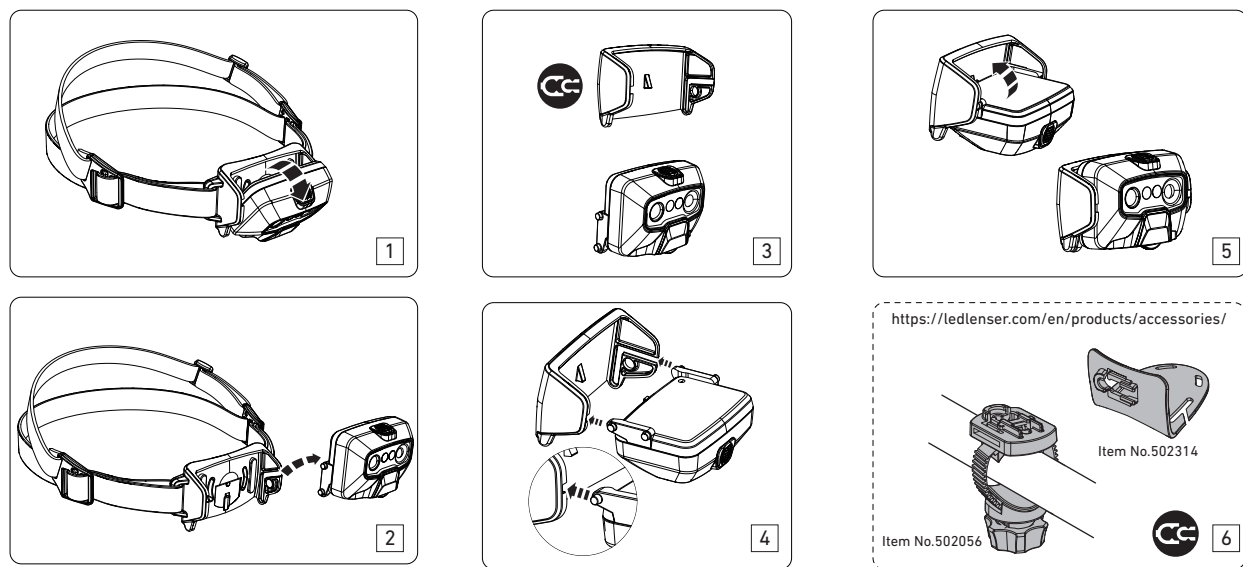

LEDLENSER HF6R

HF6R Core

HF6R Work

HF6R Signature

Magnetic Charge System

Battery Indicator

Low Battery Warning

Transportation Lock

Boost

Boost Overheat Warning

Lamp Head Rotation

Connecting System Adapter (HF6R Work/HF6R Signature)

Comfort Pad

Wall Holder (HF6R Work)

Digital Advanced Focus System

Helmet Adapter (HF6R Work)