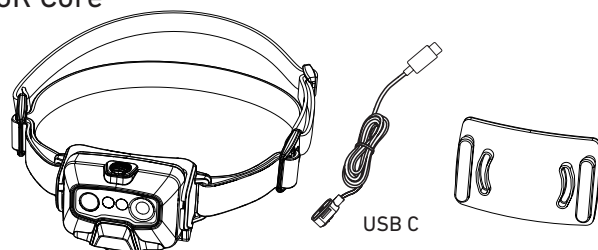

LEDLENSER HF6R

HF6R Core

HF6R Work

HF6R Signature

Magnetic Charge System

Battery Indicator

Low Battery Warning

Transportation Lock

Boost

Boost Overheat Warning

Lamp Head Rotation

Connecting System Adapter (HF6R Work/HF6R Signature)

Comfort Pad

Wall Holder (HF6R Work)

Digital Advanced Focus System

Helmet Adapter (HF6R Work)