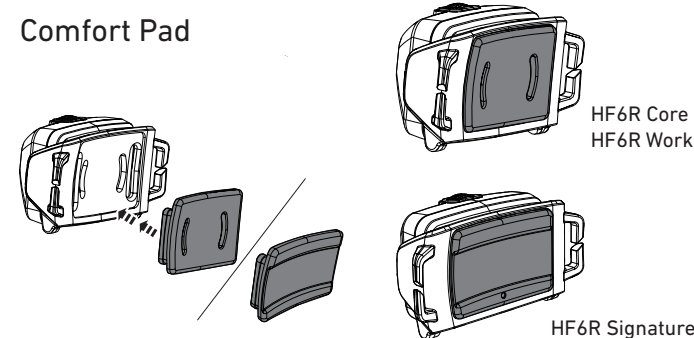

Boost

Boost Overheat Warning

Lamp Head Rotation

Connecting System Adapter (HF6R Work/HF6R Signature)

Comfort Pad

Wall Holder (HF6R Work)

Digital Advanced Focus System

Helmet Adapter (HF6R Work)