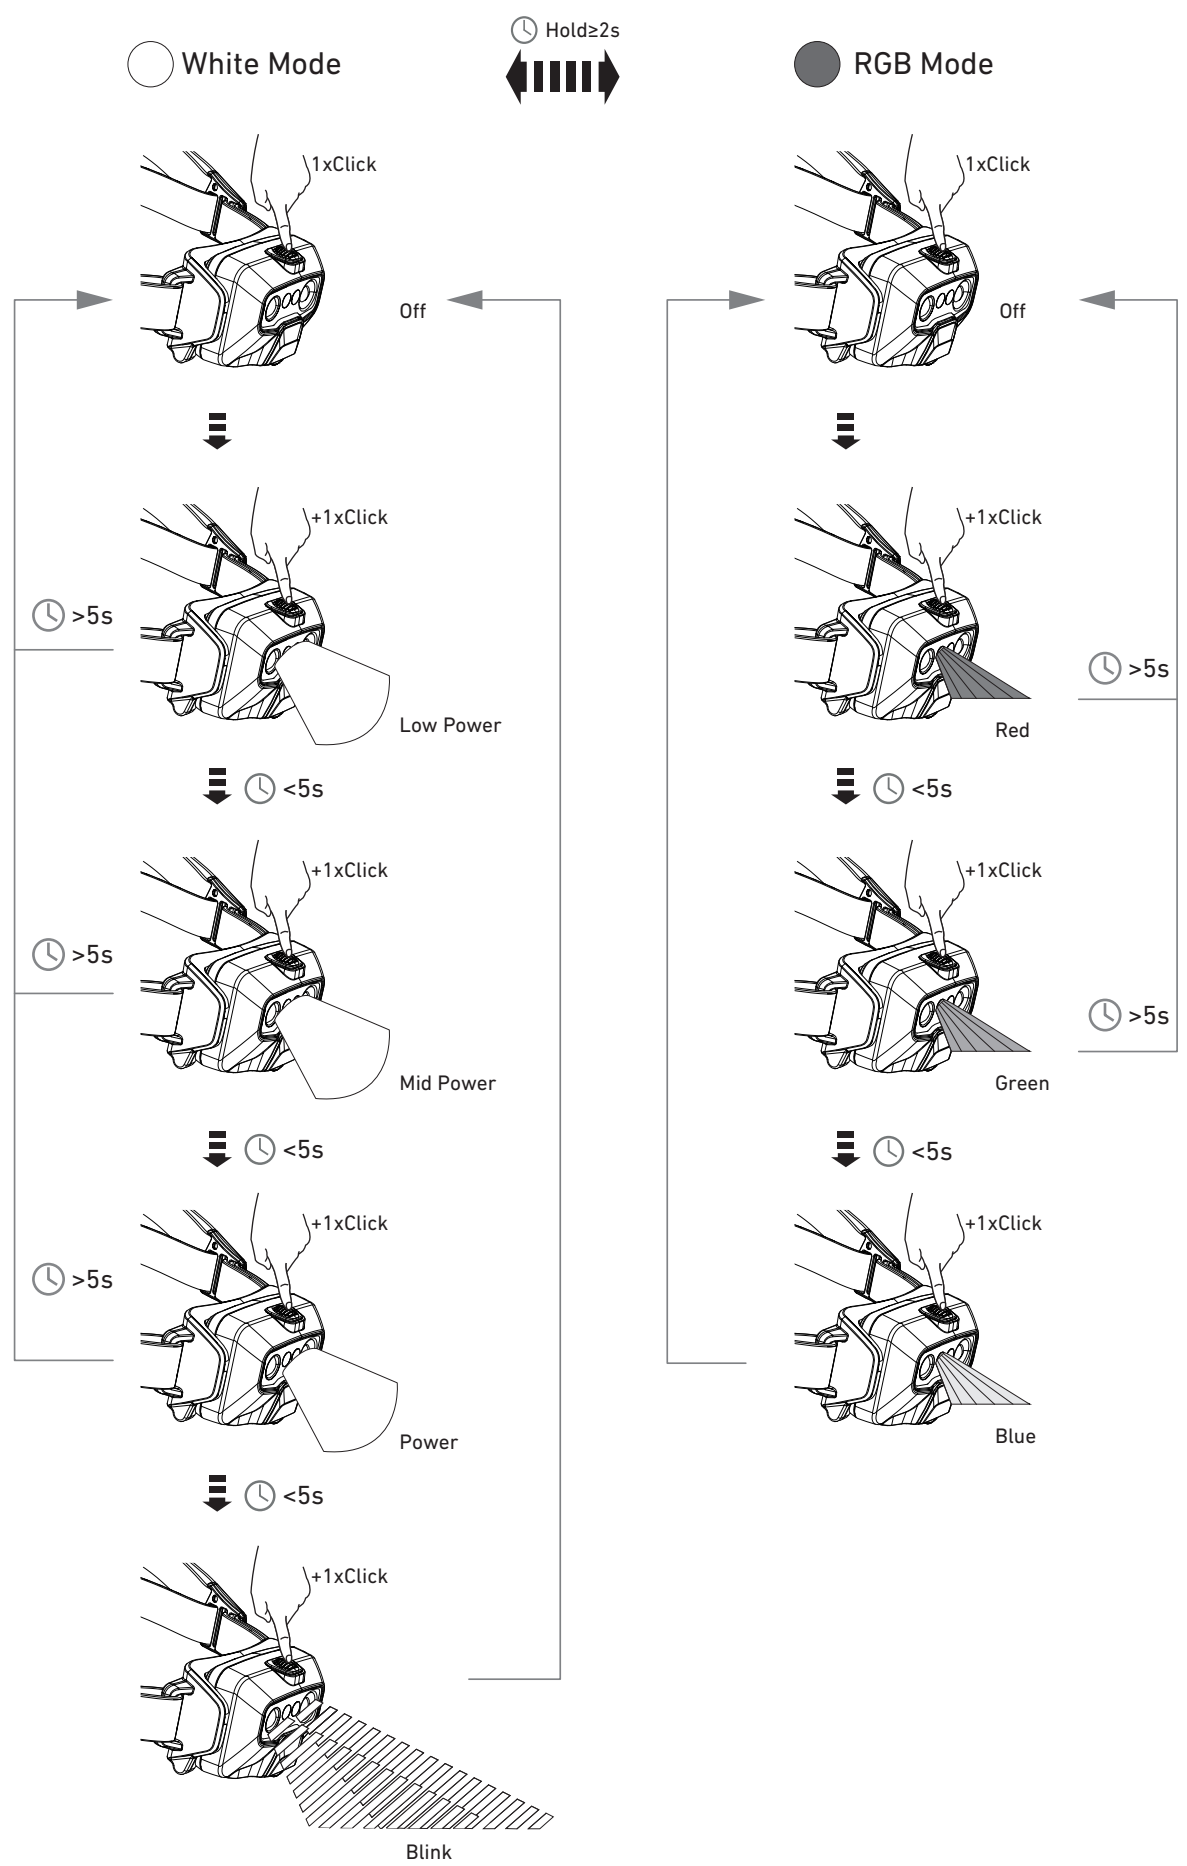

HF6R Signature