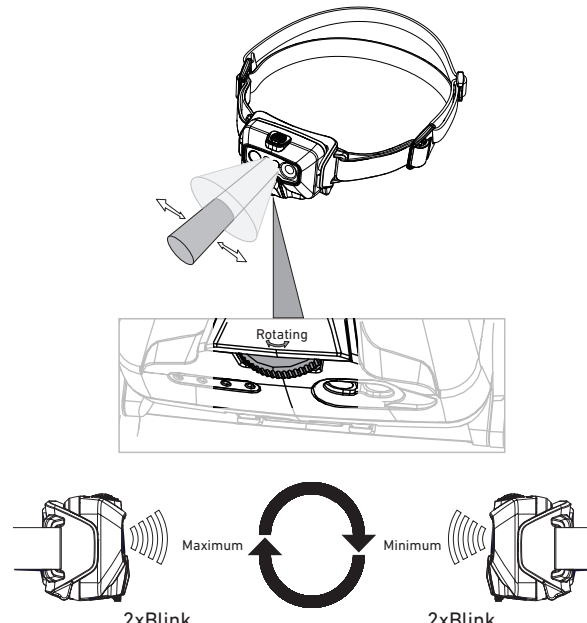

LEDLENSER HF6R

HF6R Core

HF6R Work

HF6R Signature

Magnetic Charge System

Battery Indicator

Low Battery Warning

Transportation Lock

Boost

Boost Overheat Warning

Lamp Head Rotation

Connecting System Adapter (HF6R Work/HF6R Signature)

Comfort Pad

Wall Holder (HF6R Work)

Digital Advanced Focus System

Helmet Adapter (HF6R Work)