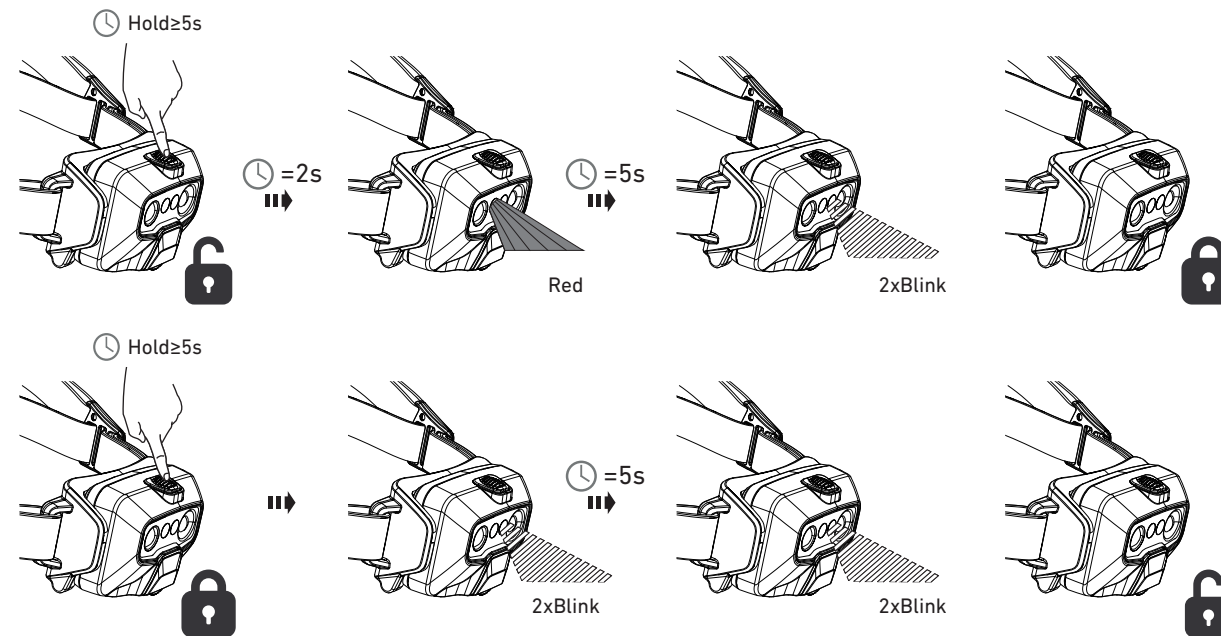

LEDLENSER HF6R

HF6R Core

HF6R Work

HF6R Signature

Magnetic Charge System

Battery Indicator

Low Battery Warning

Transportation Lock

Boost

Boost Overheat Warning

Lamp Head Rotation

Connecting System Adapter (HF6R Work/HF6R Signature)

Comfort Pad

Wall Holder (HF6R Work)

Digital Advanced Focus System

Helmet Adapter (HF6R Work)