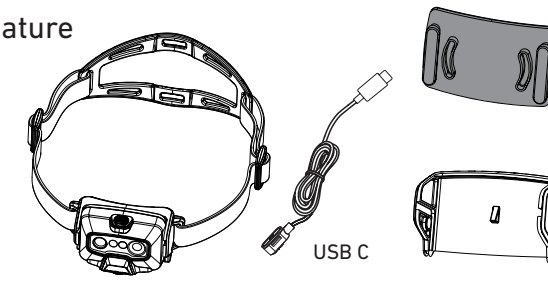

LEDLENSER HF6R

HF6R Core

HF6R Work

HF6R Signature

Magnetic Charge System

Battery Indicator

Low Battery Warning

Transportation Lock

Boost

Boost Overheat Warning

Lamp Head Rotation

Connecting System Adapter (HF6R Work/HF6R Signature)

Comfort Pad

Wall Holder (HF6R Work)

Digital Advanced Focus System

Helmet Adapter (HF6R Work)