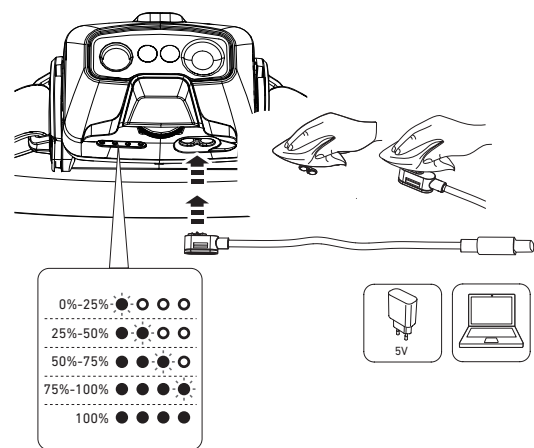

LEDLENSER HF6R

HF6R Core

HF6R Work

HF6R Signature

Magnetic Charge System

Battery Indicator

Low Battery Warning

Transportation Lock

Boost

Boost Overheat Warning

Lamp Head Rotation

Connecting System Adapter (HF6R Work/HF6R Signature)

Comfort Pad

Wall Holder (HF6R Work)

Digital Advanced Focus System

Helmet Adapter (HF6R Work)