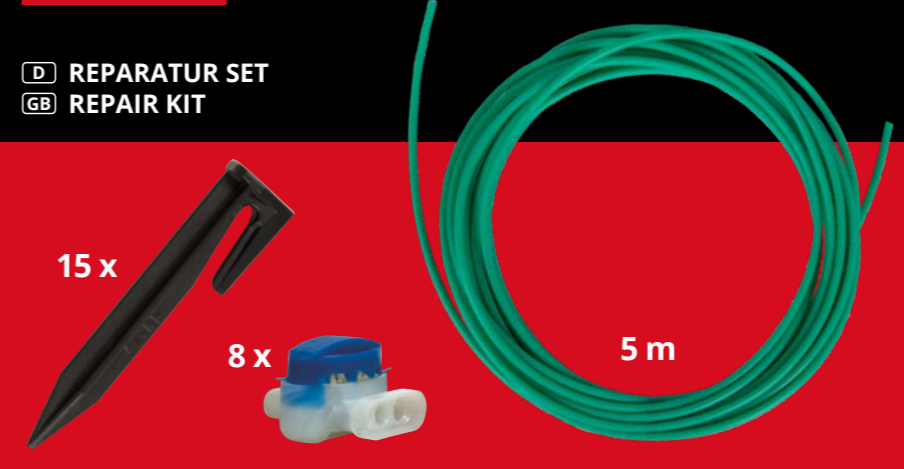

Package Einhell ACCESSORY  
 Reparatur Set  
 Layout in original size,  
 package 4color-process  
 + Pantone 3517 C  
 colors and order  
 of sides like here

Size:  
 Length: 130 mm  
 Depth: 70 mm  
 Height: 110 mm

Date: 15.10.2020

Art.-Nr. 34.140.26  
 I.-Nr. 21010/01

4 006825 657968

110 mm

70 mm

130 mm

REPARATUR SET  
 REPAIR KIT

Das Reparaturset eignet sich für kleinere Anpassungen des Mähbereichs oder zur Reparatur des Begrenzungsdrahts. Passend für alle Einhell Mähroboter.

The repair kit is suitable for minor adjustments to the mowing area or for repairing the perimeter wire. Suitable for all Einhell robotic lawnmowers.

REPARATUR SET  
 REPAIR KIT

REPARATUR SET  
 REPAIR KIT