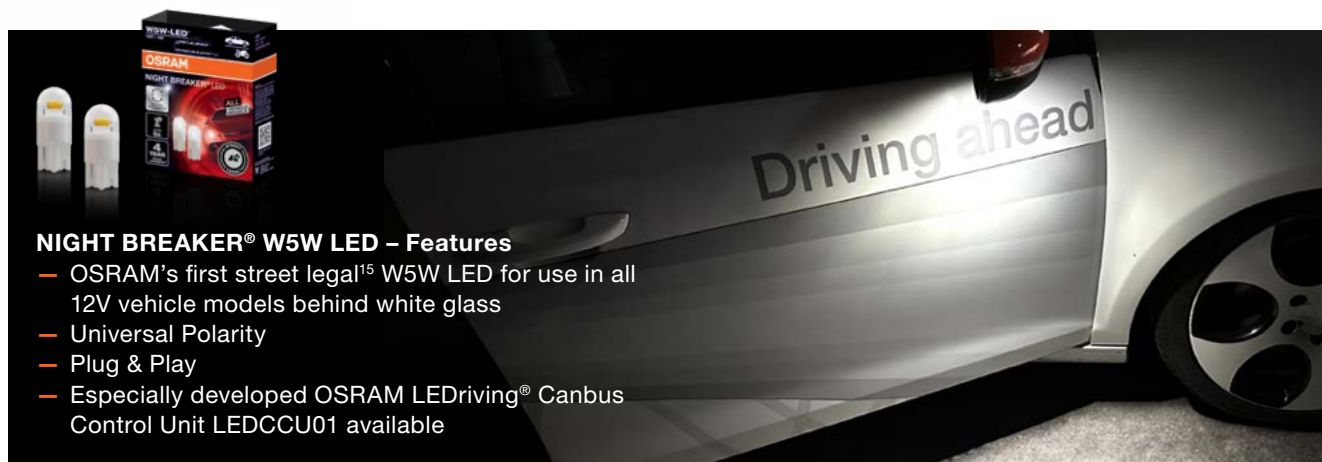

- OSRAM's new smart street-legal¹ LED replacement lamps with innovative compact design
- Up to 330% more brightness²
- Up to 6 times more lifetime³
- Cool white color temperature of up to 6,000 K
- Up to 50% less glare²
- 5-year OSRAM Guarantee⁴

NIGHT BREAKER® LED

- OSRAM's first street-legal¹ LED replacement lamps
- Up to 230% more brightness²
- Up to 5 times more lifetime³
- Cool white color temperature of up to 6,000 K
- Up to 50% less glare²
- 4-year OSRAM Guarantee⁴