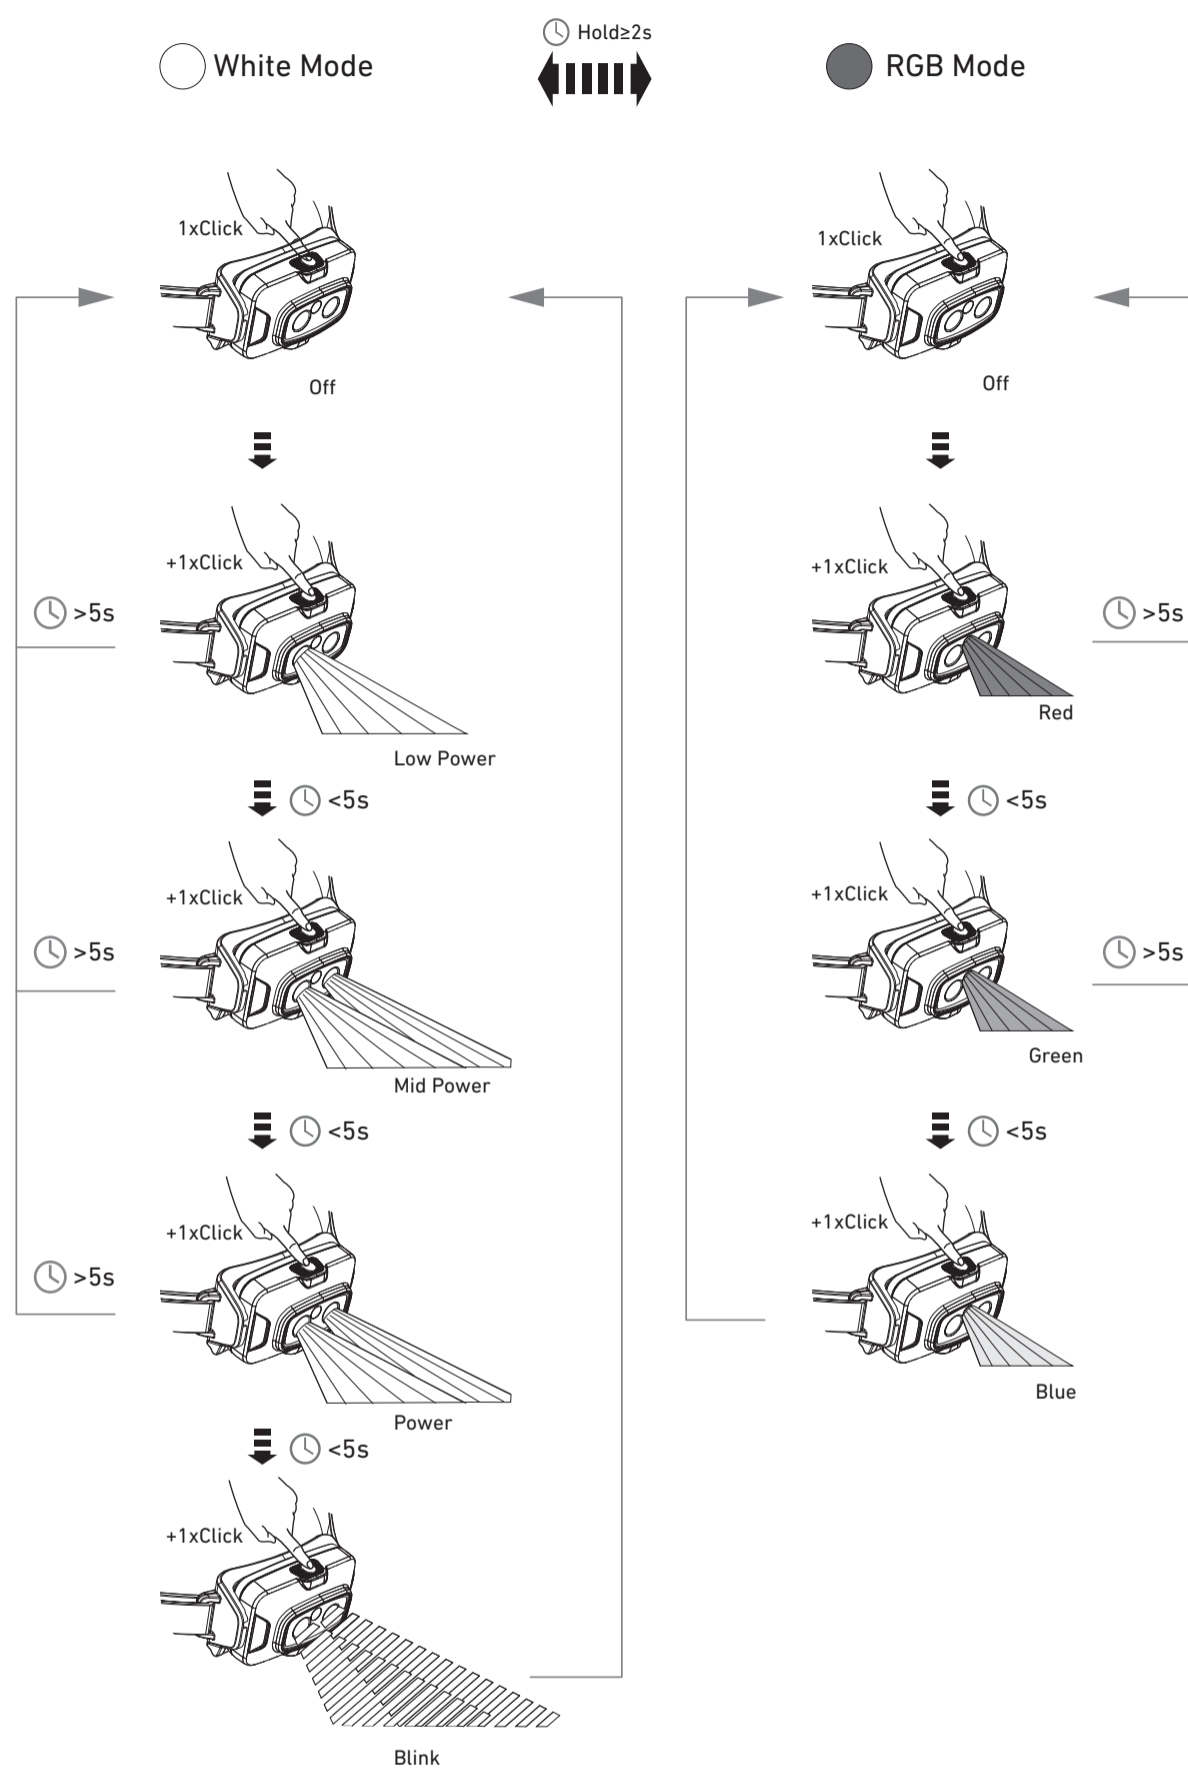

HF4R Signature