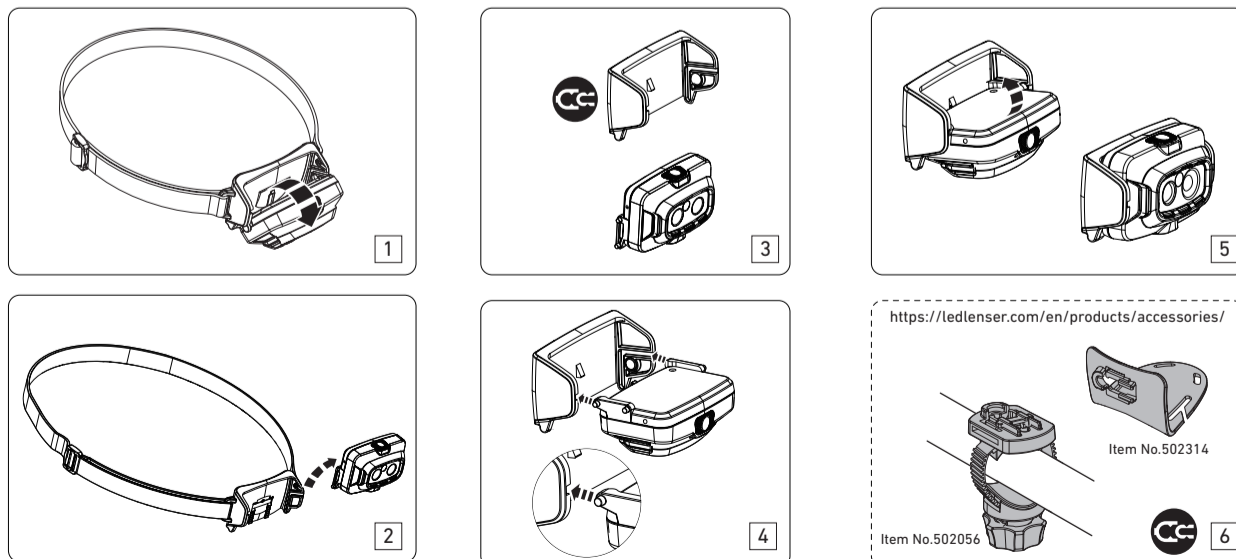

Boost Overheat Warning

Transportation Lock

Lamp Head Rotation

Connecting System Adapter (HF4R Work/HF4R Signature)

Helmet Adapter (HF4R Work)

Ledlenser GmbH & Co. KG
Kronenstrasse 5-7 • 42699 Solingen • Germany
Phone +49 212/5948-0 Fax +49 212/5948-200
info@ledlenser.com