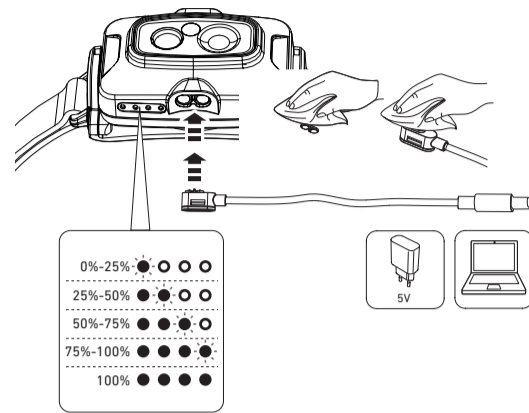

LEDLENSER HF4R

HF4R Core

HF4R Work

HF4R Signature

Magnetic Charge System

Battery Indicator

Low Battery Warning

Boost

Boost Overheat Warning

Transportation Lock

Lamp Head Rotation

Connecting System Adapter (HF4R Work/HF4R Signature)

Helmet Adapter (HF4R Work)

Ledlenser GmbH & Co. KG
Kronenstrasse 5-7 • 42699 Solingen • Germany
Phone +49 212/5948-0 Fax +49 212/5948-200
info@ledlenser.com