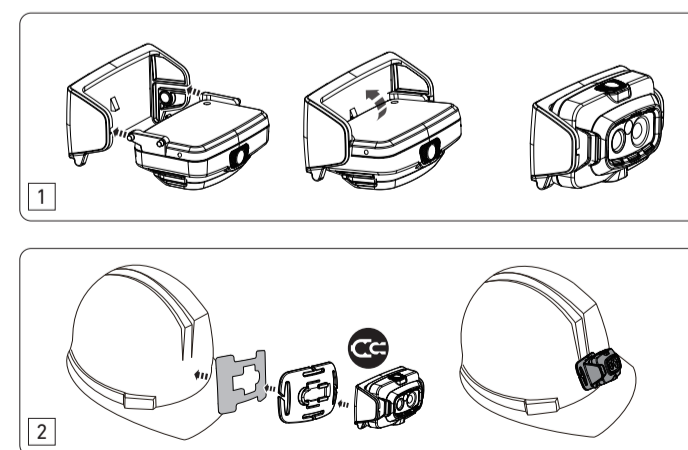

Boost Overheat Warning

Transportation Lock

Lamp Head Rotation

Connecting System Adapter (HF4R Work/HF4R Signature)

Helmet Adapter (HF4R Work)

Ledlenser GmbH & Co. KG
Kronenstrasse 5-7 • 42699 Solingen • Germany
Phone +49 212/5948-0 Fax +49 212/5948-200
info@ledlenser.com