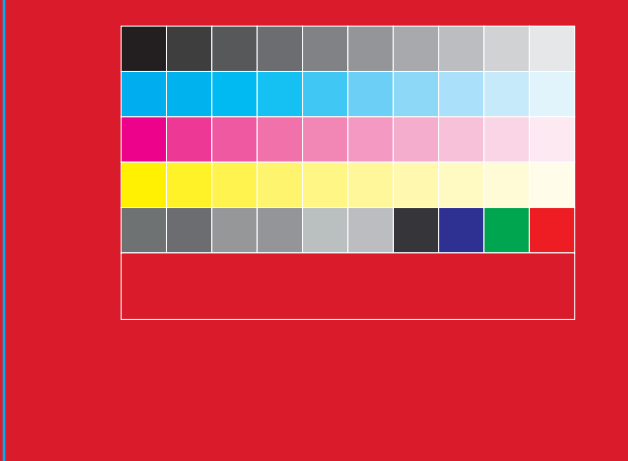

PROFESSIONAL

TP-MG 18 Li BL - Solo

Art.-Nr. 44.651.90
I.-Nr. 21012/03-A08

4 006825 672060

QC

IS: GmbH - Eschenstraße 6
D-94410 Landau - Germany
Made in P.R.C.

Set appareil se recycle
Punto de colección en: www.quartierdesmedias.fr

FR | DE
ELEMENTS
REMBALLAGE
FÜR DIE
BEDIENUNG

www.einhell.com