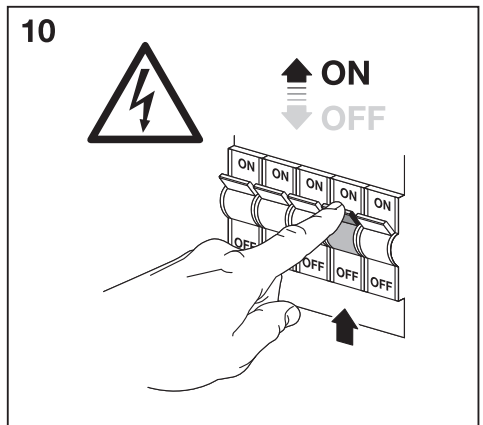

↑ ON
↓ OFF

2

3

4

a b 4.5mm

11

3 click dim setting memory

	EAN	This product contains a light source of energy efficiency class	Contained Light Source
ORBIS ULTRA SLIM BL CLICKDIM 235 WT	4058075752825	E	
ORBIS ULTRA SLIM BL CLICKDIM 235 BK	4058075752863	E	
ORBIS ULTRA SLIM BL CLICKDIM 400 WT	4058075752849	E	
ORBIS ULTRA SLIM BL CLICKDIM 400 BK	4058075752887	E	