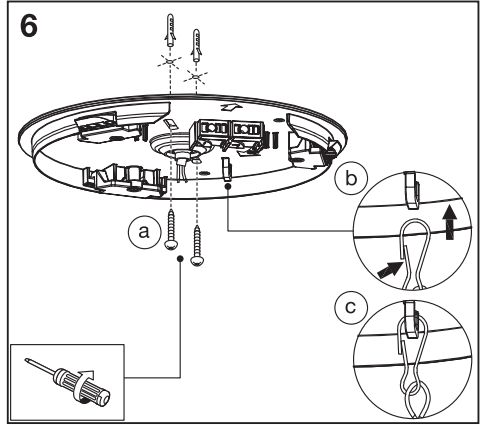

↑ ON
↓ OFF

2

3

4

a b 4.5mm

11

3 click dim setting memory

	EAN	This product contains a light source of energy efficiency class	Contained Light Source
ORBIS ULTRA SLIM BL CLICKDIM 235 WT	4058075752825	E	
ORBIS ULTRA SLIM BL CLICKDIM 235 BK	4058075752863	E	
ORBIS ULTRA SLIM BL CLICKDIM 400 WT	4058075752849	E	
ORBIS ULTRA SLIM BL CLICKDIM 400 BK	4058075752887	E	