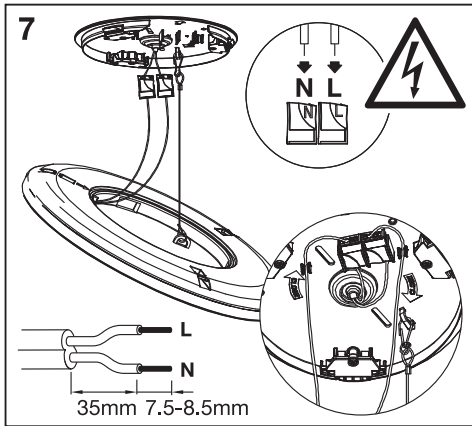

↑ ON
↓ OFF

2

3

4

a b 4.5mm

11

3 click dim setting memory

	EAN	This product contains a light source of energy efficiency class	Contained Light Source
ORBIS ULTRA SLIM BL CLICKDIM 235 WT	4058075752825	E	
ORBIS ULTRA SLIM BL CLICKDIM 235 BK	4058075752863	E	
ORBIS ULTRA SLIM BL CLICKDIM 400 WT	4058075752849	E	
ORBIS ULTRA SLIM BL CLICKDIM 400 BK	4058075752887	E	