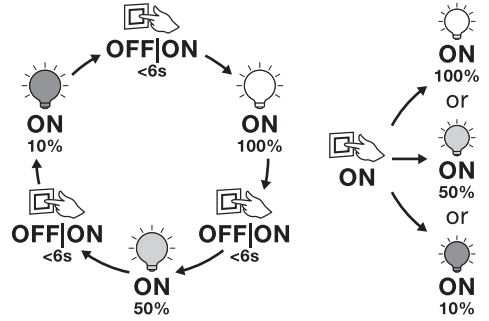

↑ ON
↓ OFF

2

3

4

a b 4.5mm

11

3 click dim setting memory

	EAN	This product contains a light source of energy efficiency class	Contained Light Source
ORBIS ULTRA SLIM BL CLICKDIM 235 WT	4058075752825	E	
ORBIS ULTRA SLIM BL CLICKDIM 235 BK	4058075752863	E	
ORBIS ULTRA SLIM BL CLICKDIM 400 WT	4058075752849	E	
ORBIS ULTRA SLIM BL CLICKDIM 400 BK	4058075752887	E	