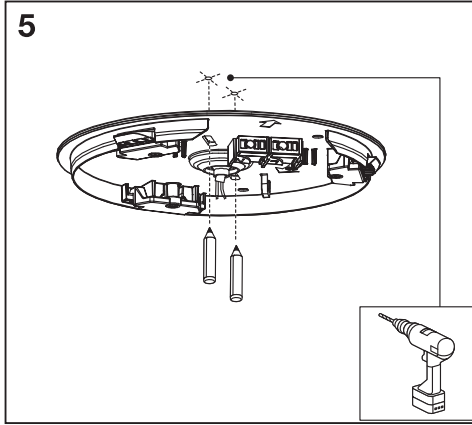

↑ ON
↓ OFF

2

3

4

a b 4.5mm

11

3 click dim setting memory

	EAN	This product contains a light source of energy efficiency class	Contained Light Source
ORBIS ULTRA SLIM BL CLICKDIM 235 WT	4058075752825	E	
ORBIS ULTRA SLIM BL CLICKDIM 235 BK	4058075752863	E	
ORBIS ULTRA SLIM BL CLICKDIM 400 WT	4058075752849	E	
ORBIS ULTRA SLIM BL CLICKDIM 400 BK	4058075752887	E	