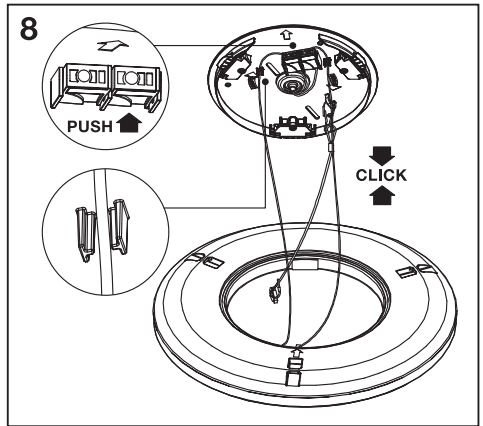

↑ ON
↓ OFF

2

3

4

a b 4.5mm

11

3 click dim setting memory

	EAN	This product contains a light source of energy efficiency class	Contained Light Source
ORBIS ULTRA SLIM BL CLICKDIM 235 WT	4058075752825	E	
ORBIS ULTRA SLIM BL CLICKDIM 235 BK	4058075752863	E	
ORBIS ULTRA SLIM BL CLICKDIM 400 WT	4058075752849	E	
ORBIS ULTRA SLIM BL CLICKDIM 400 BK	4058075752887	E	